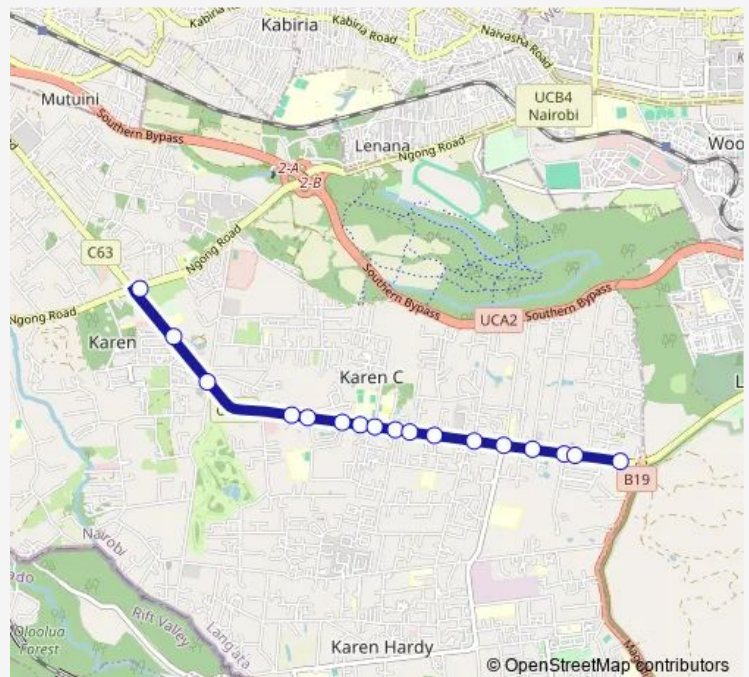

### Direction

Karen — Bomas/Galleria

17 stops

[Open route schedule](#)

- Karen
- St.Marys
- Karen Road-Lang'Ata Road Junction
- Karen Hospital
- Don Bosco
- Marist Lane/Kspca
- Hillcrest
- Hillcrest Lane
- African Conservatories Centre/Fa
- Total Karen
- Karen C Primary School
- Mosque
- Nairobi Academy
- Kobil/Mokoyeti Road West
- Cuea
- Npc Karen
- Bomas/Galleria

### Route schedule

Karen — Bomas/Galleria

Monday	06:00
Tuesday	06:00
Wednesday	06:00
Thursday	06:00
Friday	06:00
Saturday	06:00
Sunday	06:00

### Route info

Direction: Karen

Stops: 17

Trip Duration: 0 hour 20 min

■ 24BK — Bomas-Karen Hospital-Karen

**Direction**

Nakumatt Galleria — Karen

20 stops

## Route info

Direction: Nakumatt Galleria

Stops: 20

Trip Duration: 0 hour 22 min

24BK Bus time schedules and route maps are available in an offline PDF at [busmaps.com](http://busmaps.com). Use the [busmaps.com](http://busmaps.com) website to see live bus times, train schedule or subway schedule, and step-by-step directions for all public transit in Nairobi