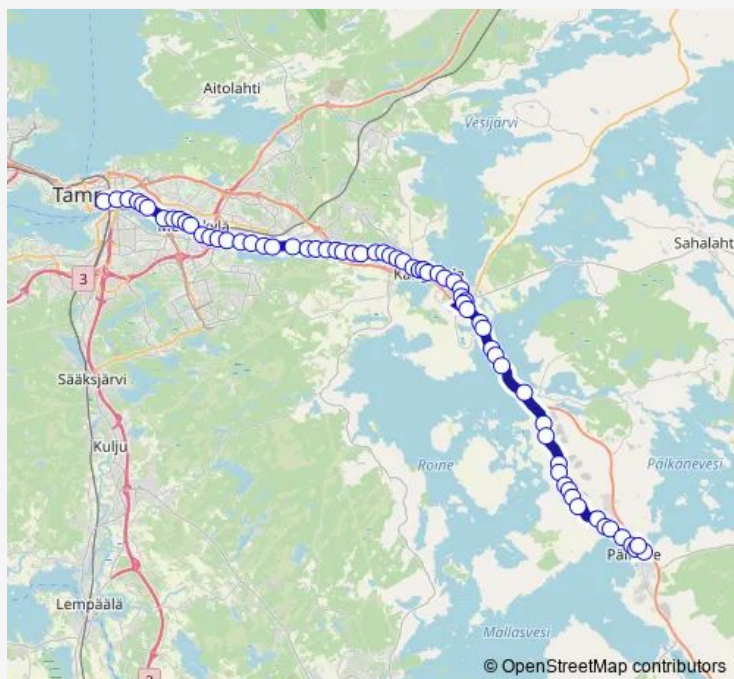

Thursday 07:05-17:30

Friday 07:05-17:30

Saturday —

Sunday —

Route info

Direction: Tampere linja-autoasema

Stops: 66

Trip Duration: 0 hour 55 min