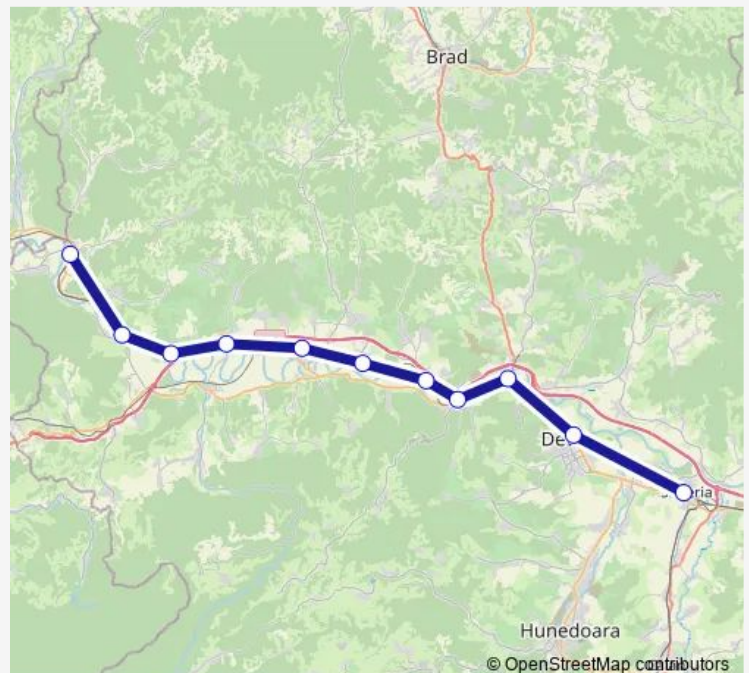

## Route schedule

Zam — Simeria

Monday 04:23

Tuesday 04:23

Wednesday 04:23

Thursday 04:23

Friday 04:23

Saturday 04:23

## Route info

Direction: Zam

Stops: 11

Trip Duration: 1 hour 26 min

R: Zam - Simeria Rail time schedules and route maps are available in an offline PDF at [busmaps.com](https://busmaps.com). Use the [busmaps.com](https://busmaps.com) website to see live bus times, train schedule or subway schedule, and step-by-step directions for all public transit in Ilia