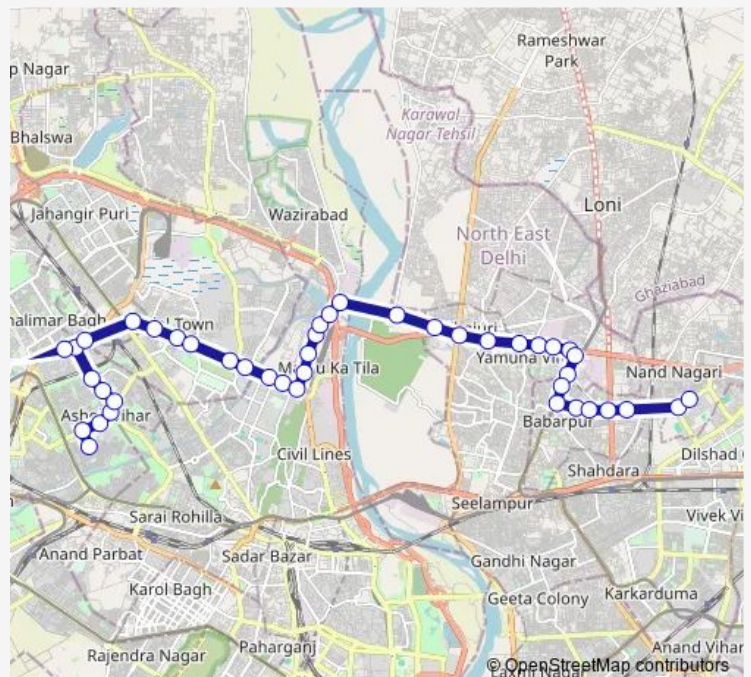

Thursday 03:00-20:50

Friday 03:00-20:50

Saturday 03:00-20:50

Sunday 03:00-20:50

Route info

Direction: Wazirpur JJ Colony

Stops: 43

Trip Duration: 1 hour 23 min

■ 235up

BusMaps

Balak Ram Hospital
Police Station Timarpur
Nehru Vihar Crossing
Wazirabad Crossing
Gurudwara Nanaksar
Rajeev Nagar (Wazirabad Road)
Khajuri
Bhajanpura
B-Block Yamuna Vihar
Yamuna Vihar Brij Puri
C 4 Yamuna Vihar
Gokul Puri
C4 Yamuna Vihar Crossing
Krishna Marg Kardam Puri
Vijay Park / Kabir Nagar
Babar Pur Ext Terminal
Shiv Mandir
Chhajjupur
Jyoti Nagar / Durga Puri
Hardev Puri
GTB Hospital Crossing
Nand Nagari Terminal