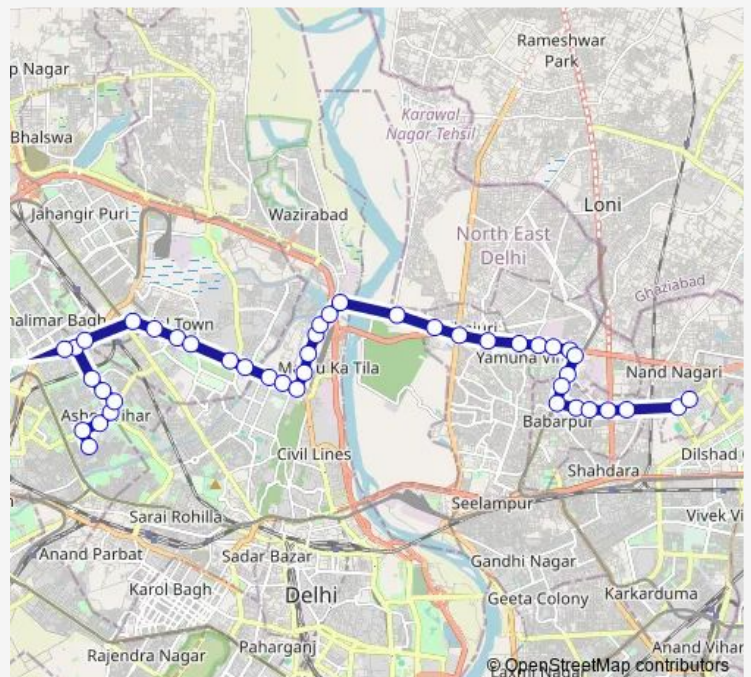

Thursday 03:00-20:50

Friday 03:00-20:50

Saturday 03:00-20:50

Sunday 03:00-20:50

Route info

Direction: Wazirpur JJ Colony

Stops: 43

Trip Duration: 1 hour 23 min