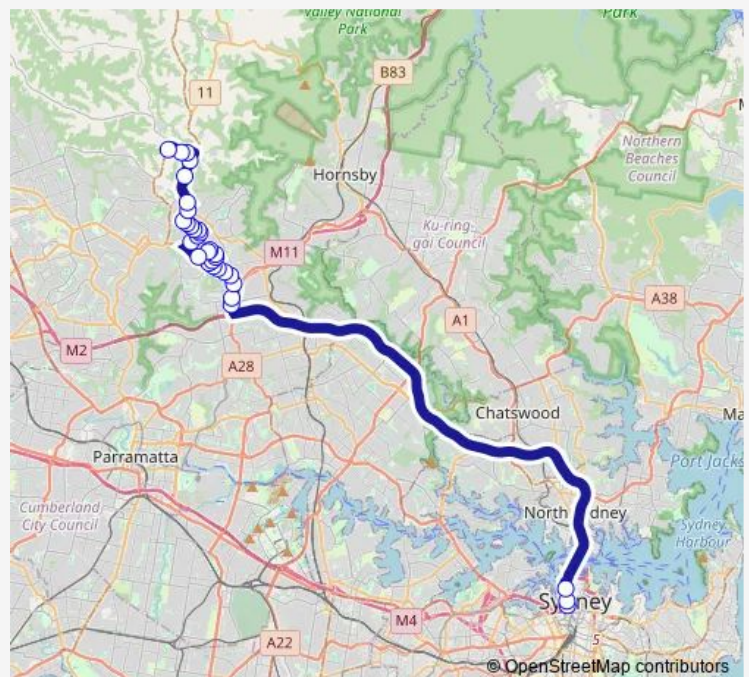

David Rd At Baydon St

David Rd Before Oakhill Dr

David Rd Before Longworth Cres

David Rd At Longworth Cres

David Rd At Erlestoke Pl

David Rd Before Woodgrove Av

Woodgrove Av At Hillgate Pl

Woodgrove Av After Greywood St

County Dr Opp Woodgrove Av

County Dr Before John Rd

County Dr Opp Treetops Rd

Castle Hill Rd After County Dr

Cherrybrook Station, Bradfield Pde

**Route schedule**

Round Corner Shops, Old Northern Rd — Cherrybrook Station, Bradfield Pde

Monday	09:25-21:25
Tuesday	09:25-21:25
Wednesday	09:25-21:25
Thursday	09:25-21:25
Friday	09:25-21:25
Saturday	—
Sunday	—

**Route info**

Direction: Round Corner Shops, Old Northern Rd

Stops: 21

Trip Duration: 0 hour 12 min

## Route info

Direction: Kent St After Druitt St

Stops: 32

Trip Duration: 0 hour 53 min

David Rd Before Westminster Dr

David Rd Opp Baydon St

David Rd At New Line Rd

New Line Rd Opp Sebastian Dr