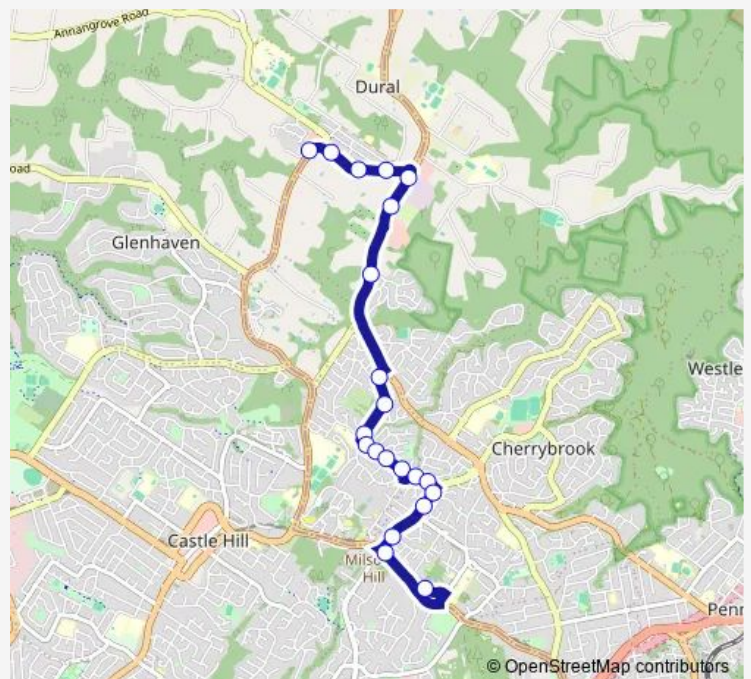

Monday 09:25-21:25

Tuesday 09:25-21:25

Wednesday 09:25-21:25

Thursday 09:25-21:25

Friday 09:25-21:25

Saturday —

Sunday —

Route info

Direction: Round Corner Shops, Old Northern Rd

Stops: 21

Trip Duration: 0 hour 13 min

642x — City Wynyard to Dural (Express Service)

## Route info

Direction: Kent St After Druitt St

Stops: 32

Trip Duration: 0 hour 57 min

David Rd Before Westminster Dr

David Rd Opp Baydon St

David Rd At New Line Rd

New Line Rd Opp Sebastian Dr

## Route schedule

Round Corner Shops, Old Northern Rd — Wynyard Station, Kent St, Stand V

Monday 04:50-09:05

Tuesday 04:50-09:05

Wednesday 04:50-09:05

Thursday 04:50-09:05

Friday 04:50-09:05

Saturday —