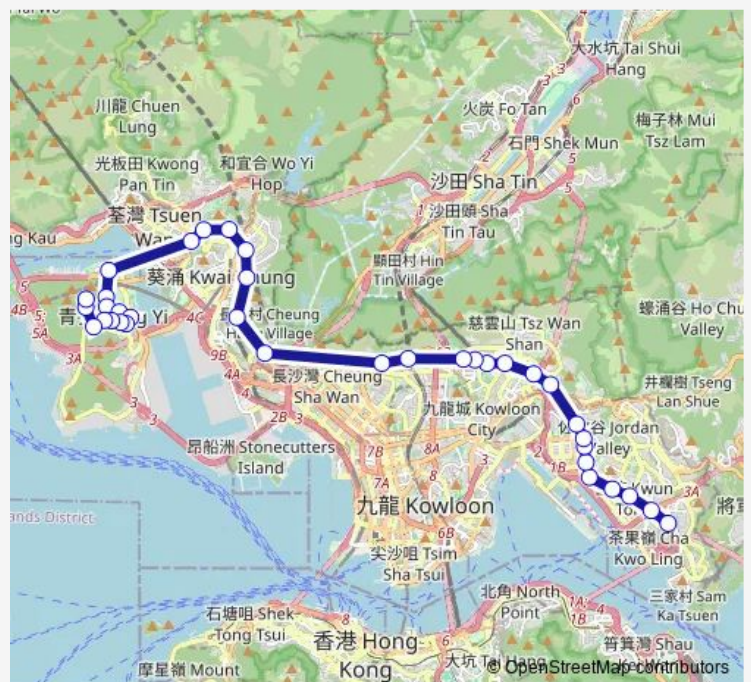

Route info

Direction: [Kmb] Cheung Hang BUS Terminus

Stops: 33

Trip Duration: 1 hour 3 min

[Kmb] TAI WO HAU BBI - TAI WO HAU Station[[Lwb] TAI WO HAU BBI - TAI WO HAU Station

[Kmb] Kwok Shui Road Park

[Kmb] Ping LAI Path Kwai Chung[[Lwb] Ping LAI Path Kwai Chung