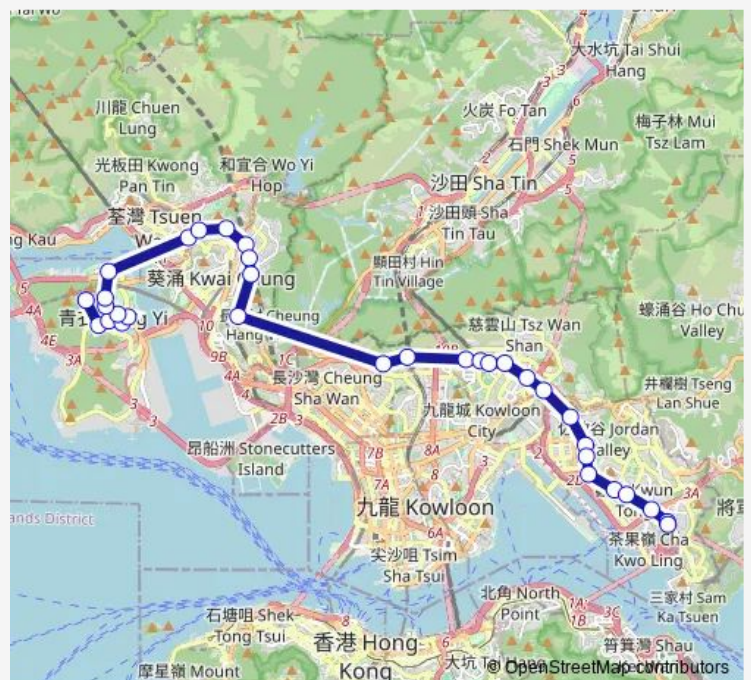

Trip Duration: 1 hour 8 min

[Kmb] TAI WO HAU BBI - TAI WO HAU Station[[Lwb] TAI WO HAU BBI - TAI WO HAU Station

[Kmb] Kwok Shui Road Park

[Kmb] Ping LAI Path Kwai Chung[[Lwb] Ping LAI Path Kwai Chung

[Kmb] Shek Ying Path Kwai Chung[[Lwb] Shek Ying Path Kwai Chung