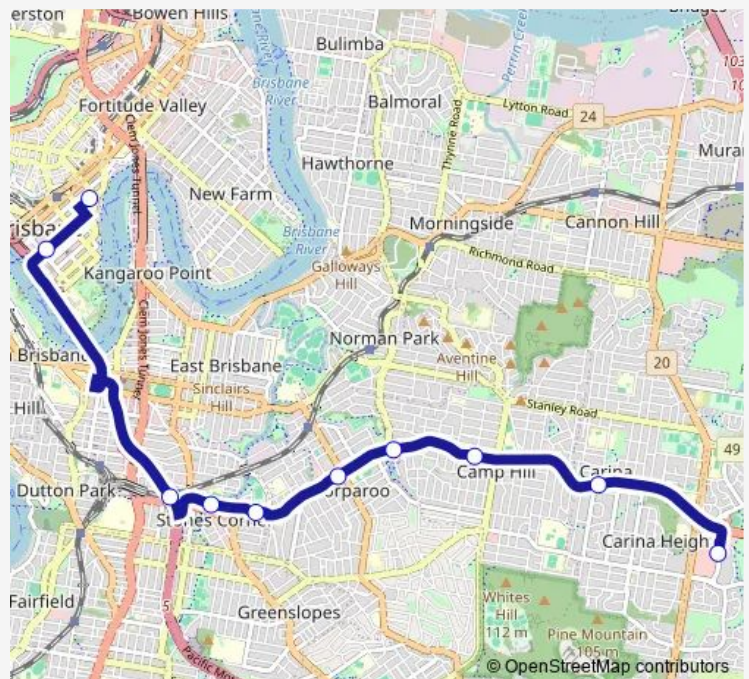

Charlotte Street Stop 52 near Edward St

George Street Stop 123 near Alice St

Buranda busway, platform 2

Stones Corner station, platform 2

Langlands Park station, platform 2

Old Cleveland Rd at Coorparoo Stop 23

Old Cleveland Rd at Kismet Street Stop 26

Old Cleveland Rd at Camp Hill

Old Cleveland Rd at Carina Stop 35

Carindale Shopping Centre Interchange

Route schedule

Queen Street Stop 61 near Wharf St — Carindale Shopping Centre Interchange

Monday	16:09-18:24
Tuesday	16:09-18:24
Wednesday	16:09-18:24
Thursday	16:09-18:24
Friday	16:09-18:24
Saturday	—
Sunday	—

Route info

Direction: Queen Street Stop 61 near Wharf St

Stops: 11

Trip Duration: 0 hour 41 min

Old Cleveland Rd at Carina, stop 35

Old Cleveland Rd at Camp Hill, stop 30

Old Cleveland Rd at Kismet Street, stop 26

Old Cleveland Rd at Coorparoo, stop 23

Langlands Park station, platform 1

Stones Corner station, platform 1