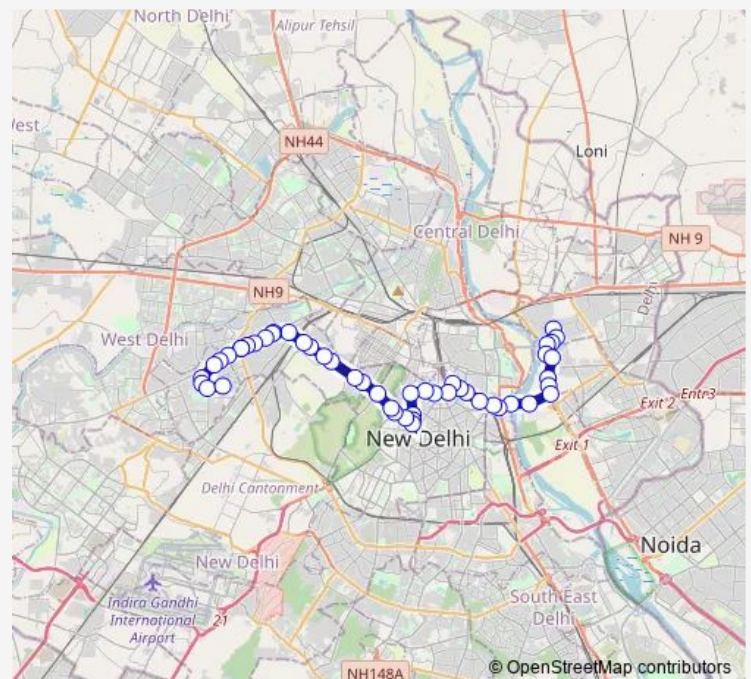

Shivaji Stadium Terminal

Shaheed Bhagat Singh Marg

Gole Market (Bhai Veer Singh Marg)

Route schedule

Jheel Terminal — subhash nagar

Monday 04:05-21:00

Tuesday 04:05-21:00

Wednesday 04:05-21:00

Thursday 04:05-21:00

Friday 04:05-21:00

Saturday 04:05-21:00

Sunday 04:05-21:00

Route info

Direction: Jheel Terminal

Stops: 49

Trip Duration: 1 hour 39 min

■ 820up

BusMaps

Ndpo

Kendriya Terminal (Pt. Pant Marg)

Gurudwara Rakab Ganj

Talkatora Road

RML Hospital

Talkatora Stadium