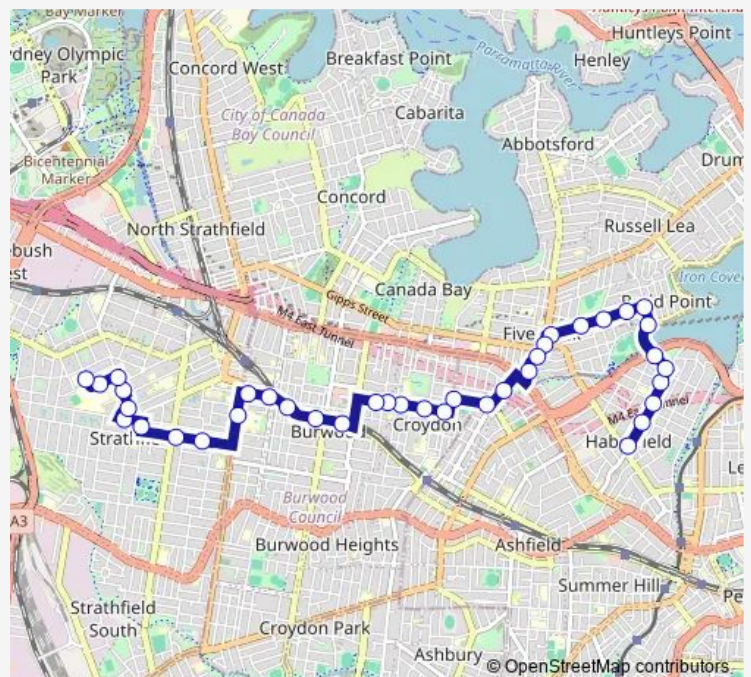

Dalhousie St At Martin St

Dalhousie St At Waratah St

Boomerang St At Crane Av

Mortley Av Opp Robson Park

Mortley Av Before Dobroyd Pde

Henley Marine Dr At Arthur St

Rodd Point Shops, Arthur St

First Av At Heath St

Centenary Park, Church St

Queen St After Robinson St

Queen St Opp Blair Park

Queen St Opp Burwood Girls High School

Route schedule

Haberfield Library, Dalhousie St — St Patrick's College, Francis St, Stand D

Monday 07:30

Tuesday 07:30

Wednesday 07:30

Thursday 07:30

Friday —

Saturday —

Sunday —

Route info

Direction: Haberfield Library, Dalhousie St

Stops: 38

Trip Duration: 0 hour 37 min

593s — Haberfield to Homebush Public School

Queen St At Lucas Rd

Victoria St At Boronia Av

Railway Pde Before Burleigh St

Burwood Station, Railway Pde, Stand D