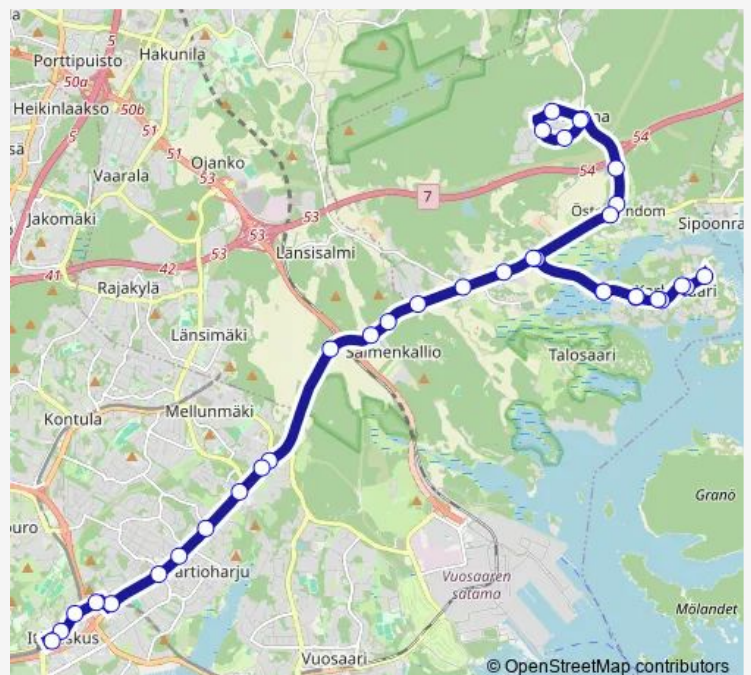

Thursday 06:05-21:04

Friday 06:05-21:04

Saturday 07:55-21:10

Sunday 08:12-21:11

Route info

Direction: Landbo

Stops: 36

Trip Duration: 0 hour 31 min