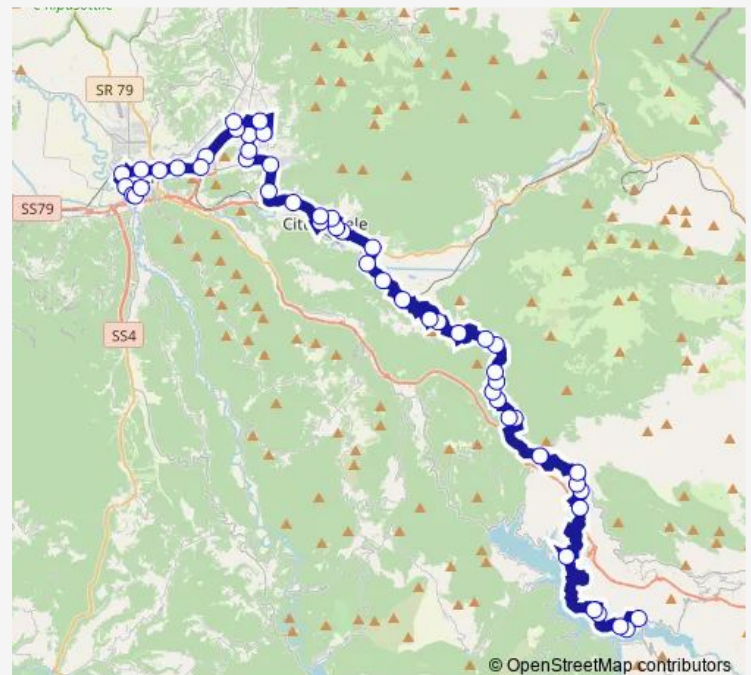

Route schedule

Petrella | Fiumata # f8464 — Rieti | Piazza Cavour # f1068

Monday —

Tuesday —

Wednesday —

Thursday —

Friday —

Saturday 12:00

Sunday —

Route info

Direction: Petrella | Fiumata # f8464

Stops: 51

Trip Duration: 1 hour 22 min

Fiumata - Rieti # Fm621a

Cittaducale | Bivio Calcariola # f8504

Cittaducale | Micciani # f8505