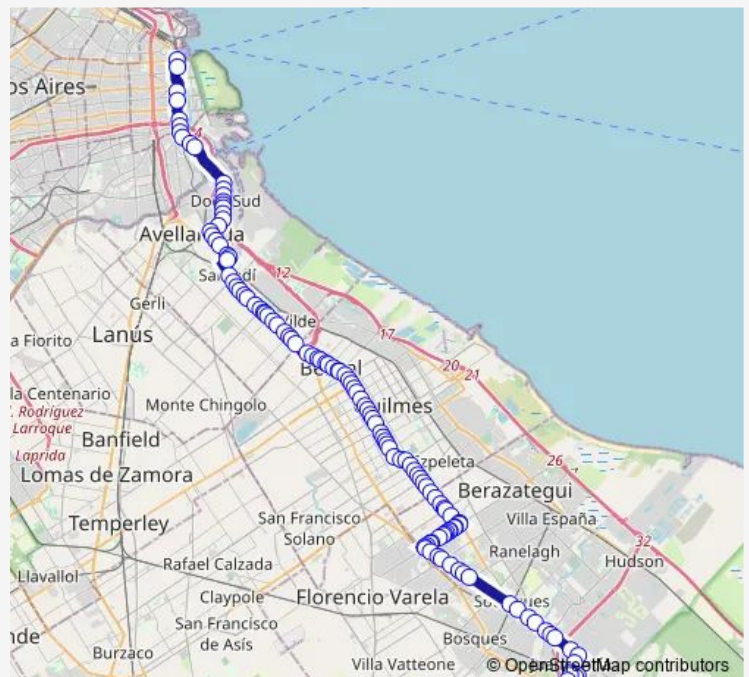

Bus 159B Jnamba159

[Go to website](#)

Direction

827 Madero Eduardo Av. — Calle 413 75

121 stops

[Open route schedule](#)

827 Madero Eduardo Av.

560 Bouchard

CORONEL SUÁREZ 615

Coronel Suárez 301-399

Avenida General Roca 1631

Route schedule

827 Madero Eduardo Av. — Calle 413 75

Monday 05:40-23:05

Tuesday 05:40-23:05

Wednesday 05:40-23:05

Thursday 05:40-23:05

Friday 05:40-23:05

Saturday 05:40-23:05

Sunday 07:00-23:05

Route info

Direction: 827 Madero Eduardo Av.

Stops: 121

Trip Duration: 1 hour 46 min