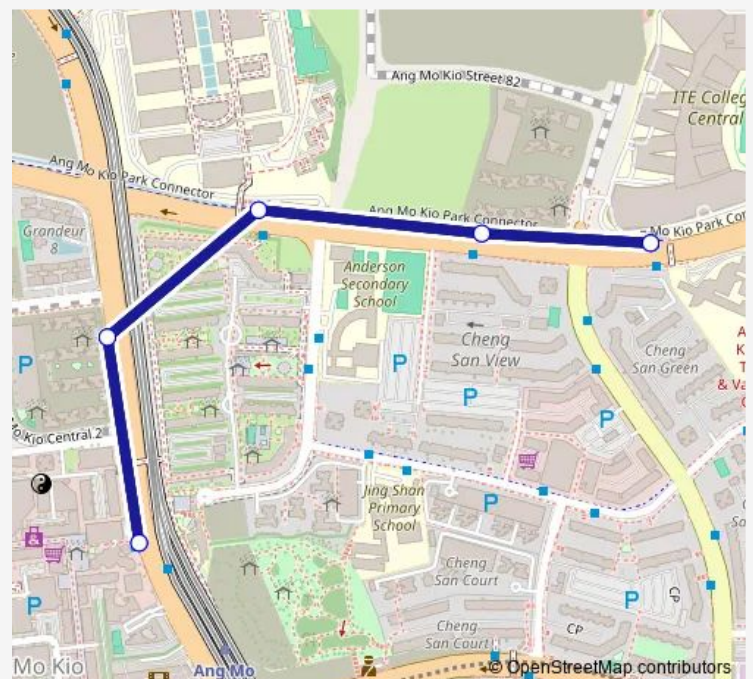

Bus 159B

[Go to website](#)

Direction

Aft Ang Mo Kio Int — Ite Coll Ctrl

5 stops

[Open route schedule](#)

Aft Ang Mo Kio Int

Opp Blk 504

Thursday 06:40

Friday 06:40

Saturday —

Sunday —

Route info

Direction: Aft Ang Mo Kio Int

Stops: 5

Trip Duration: 0 hour 6 min