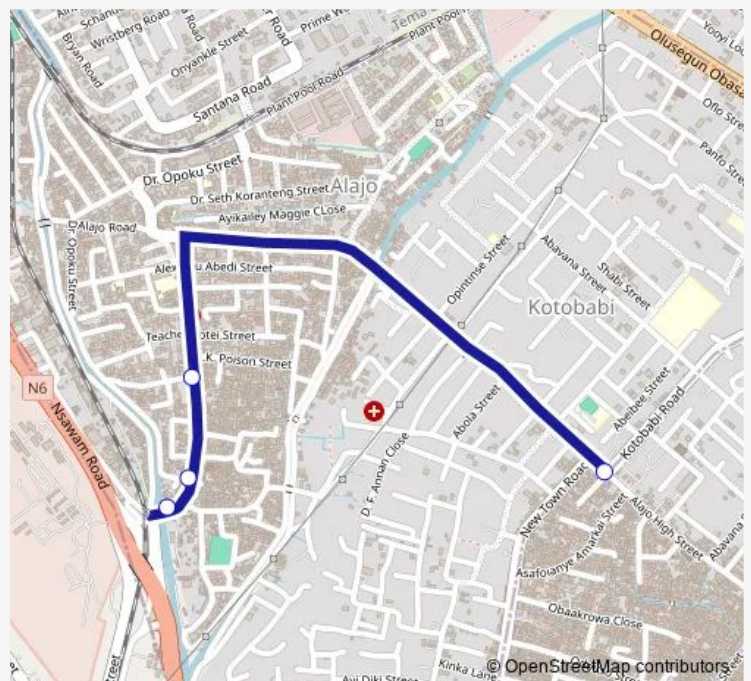

Bus 159b Kotobabi Police Station to Alajo Junction

[Go to website](#)

Direction

Terminal Kotobabi Police Station — Terminal Alajo Junction

4 stops

[Open route schedule](#)

Terminal Kotobabi Police Station

Sunshine 400

Roadside 159

Terminal Alajo Junction

Route schedule

Terminal Kotobabi Police Station — Terminal Alajo Junction

Monday 08:46

Tuesday 08:46

Wednesday 08:46

Thursday 08:46

Friday 08:46

Saturday 08:46

Sunday 08:46

Route info

Direction: Terminal Kotobabi Police Station

Stops: 4

Trip Duration: 0 hour 14 min

159b — Kotobabi Police Station to Alajo Junction