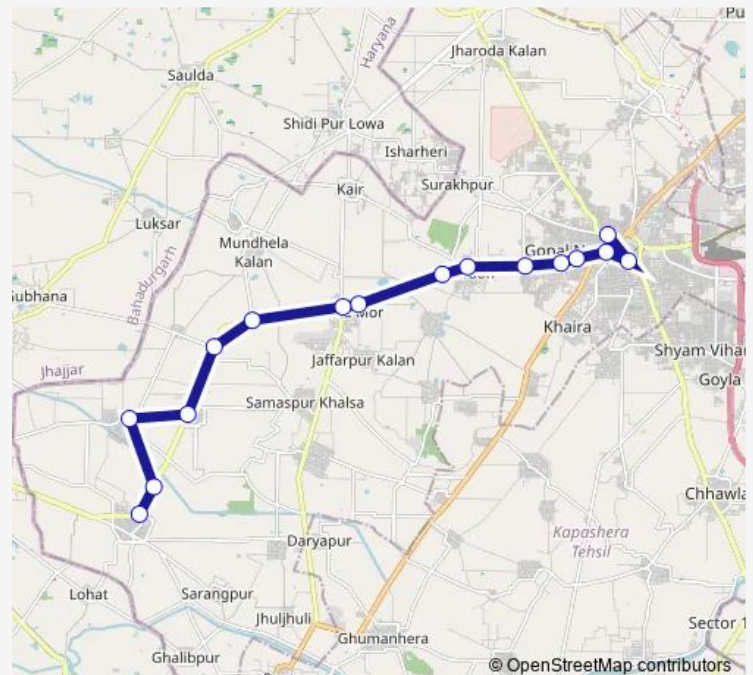

Mundhela Villege

Bakkar Garh X-Ing

Kazi Pur Villege

Isha Pur li

AIR Force Camp

Dhansa Village

Route schedule

Najafgarh Terminal — Dhansa Village

Monday 04:04-08:00

Tuesday 04:04-08:00

Wednesday 04:04-08:00

Thursday 04:04-08:00

Friday 04:04-08:00

Saturday 04:04-08:00

Sunday 04:04-08:00

Route info

Direction: Najafgarh Terminal

Stops: 16

Trip Duration: 0 hour 40 min

835stlup

BusMaps

835stlup Bus time schedules and route maps are available in an offline PDF at busmaps.com. Use the busmaps.com website to see live bus times, train schedule or subway schedule, and step-by-step directions for all public transit in Najafgarh