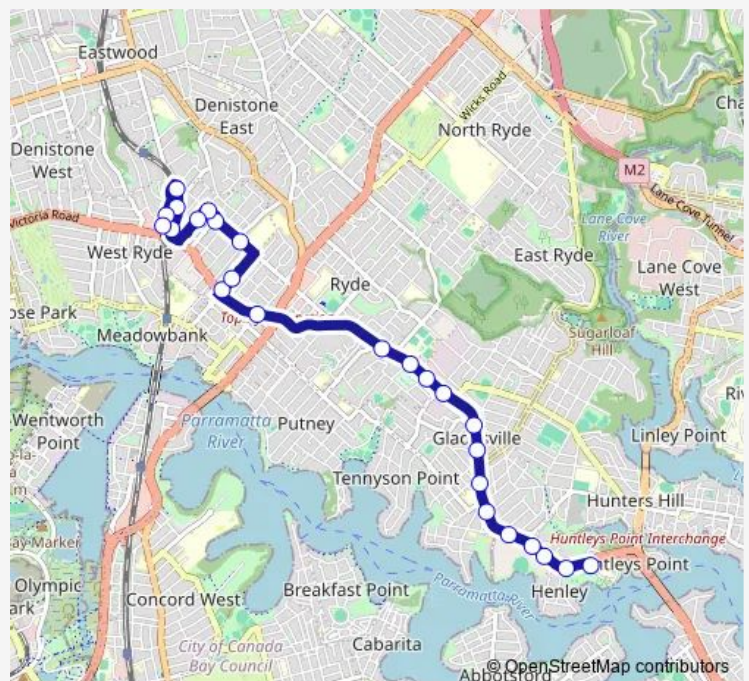

School Bus 780w Riverside Girls High to West Ryde Station

[Go to website](#)

Direction

West Ryde Station (Set Down) — Riverside Girls High School, Huntleys Point Rd, Stand 1

31 stops

[Open route schedule](#)

Blaxland Rd At Argyle Av

Blaxland Rd At Princes St

Victoria Rd Opp St Charles Primary School

Holy Cross College, Victoria Rd

Victoria Rd Opp Weaver St

Victoria Rd At Monash Rd

Route schedule

West Ryde Station (Set Down) — Riverside Girls High School, Huntleys Point Rd, Stand 1

Monday	08:20
Tuesday	08:20
Wednesday	08:20
Thursday	08:20
Friday	08:20
Saturday	—
Sunday	—

Route info

Direction: West Ryde Station (Set Down)

Stops: 31

Trip Duration: 0 hour 25 min

780w — Riverside Girls High to West Ryde Station

Victoria Rd After Salter St

Victoria Rd Opp Gladesville Reserve

Riverside Girls High School, Huntleys Point Rd, Stand 1

Direction

Riverside Girls High School, Huntleys Point Rd, Stand 4 —
West Ryde Station (Set Down)