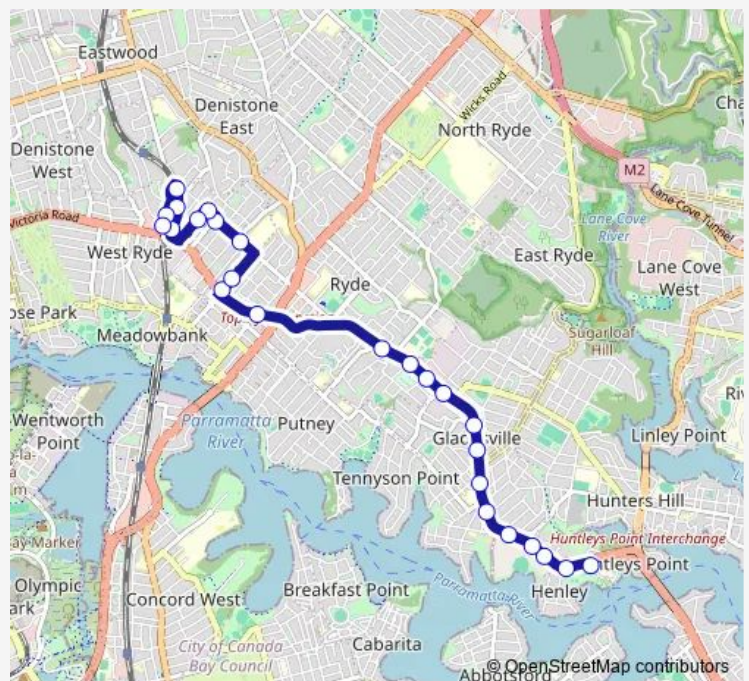

School Bus 780w Riverside Girls High to West Ryde Station

[Go to website](#)

**Direction**

West Ryde Station, Stand D — Riverside Girls High School, Huntleys Point Rd, Stand 1

31 stops

[Open route schedule](#)

West Ryde Station, Stand D

West Pde Before Miriam Rd

Ryedale Rd After Marlow Av

Ryde Eastwood Leagues Club, Ryedale Rd

Ryedale Rd Opp West Ryde Station

Anzac Park, Anzac Av

Anzac Av Before Orchard St

Parkes St After Hermitage Rd

Blaxland Rd At Argyle Av

Blaxland Rd At Princes St

Victoria Rd Opp St Charles Primary School

Holy Cross College, Victoria Rd

Victoria Rd Opp Weaver St

Victoria Rd At Monash Rd

Route schedule

West Ryde Station, Stand D — Riverside Girls High School, Huntleys Point Rd, Stand 1

Monday	08:20
Tuesday	08:20
Wednesday	08:20
Thursday	08:20
Friday	08:20
Saturday	—
Sunday	—

Route info

Direction: West Ryde Station, Stand D

Stops: 31

Trip Duration: 0 hour 25 min

780w — Riverside Girls High to West Ryde Station