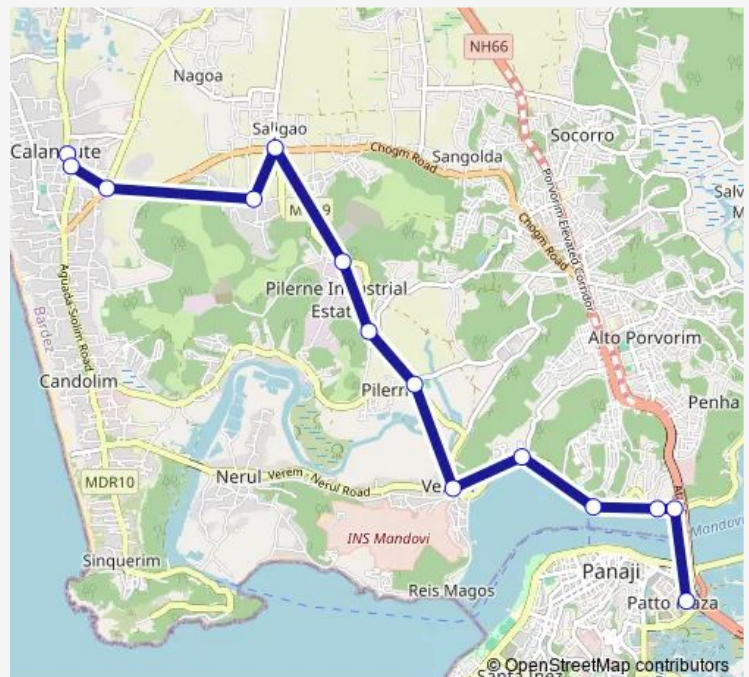

Bus PNJ52 Panaji - Calangute via Pilerne Idc

[Go to website](#)

Direction

Panaji KTC Bus Stand — Calangute

14 stops

[Open route schedule](#)

Panaji KTC Bus Stand

Malem

Betim

Betim Ferry

Vere Bank

Verem Market

Madani/V.P. Pilerne

Monica wado

Pilerne Idc

Saligao Junction

Aradi

Aradi, Saligao

Calangute Circle

Calangute

Route schedule

Panaji KTC Bus Stand — Calangute

Monday 14:30

Tuesday 14:30

Wednesday 14:30

Thursday 14:30

Friday 14:30

Saturday 14:30

Sunday 14:30

Route info

Direction: Panaji KTC Bus Stand

Stops: 14

Trip Duration: 0 hour 20 min

■ PNJ52 — Panaji - Calangute via Pilerne Idc