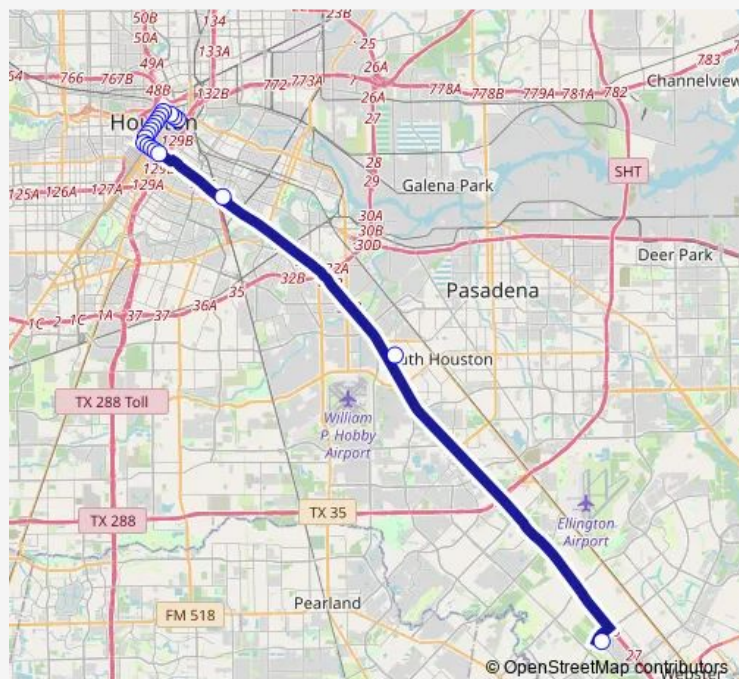

Milam St @ Jefferson St

Pierce St @ Travis St

Pierce St @ Fannin St

Pierce St @ Caroline St

Pierce St @ La Branch St

Pierce St @ Jackson St

Eastwood Transit Center

Monroe Park & Ride

Saturday —

Sunday —

Route info

Direction: Congress St @ La Branch St

Stops: 19

Trip Duration: 0 hour 43 min

244 — Monroe / El Dorado P&R

Direction

El Dorado Park & Ride — Congress St @ La Branch St

21 stops

[Open route schedule](#)

El Dorado Park & Ride

Monroe Park & Ride

Eastwood Transit Center

St Joseph Pkwy @ La Branch St

St Joseph Pkwy @ Caroline St

Sunday —

Route info

Direction: El Dorado Park & Ride

Stops: 21

Trip Duration: 0 hour 53 min

Direction

El Dorado Park & Ride — Congress St @ La Branch St

5 stops