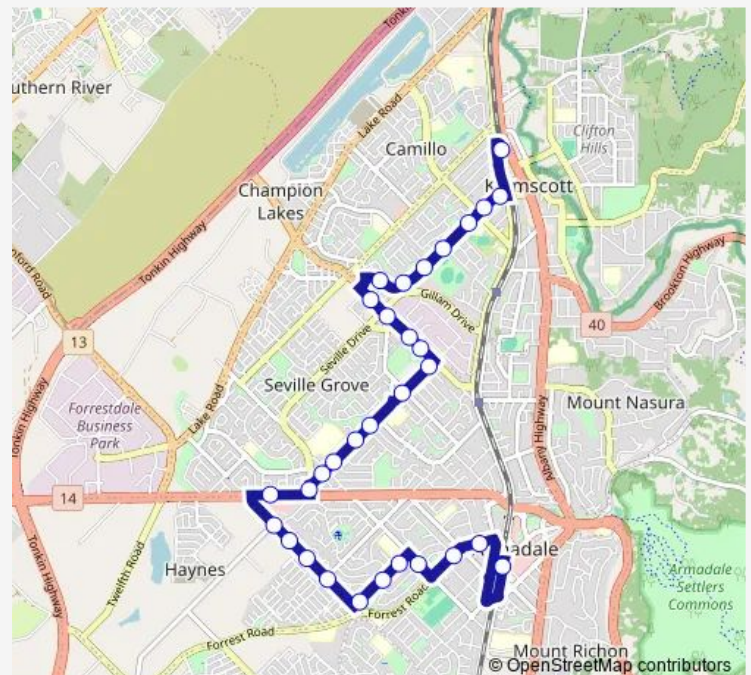

Eighth Rd After Wollaston Av

Route schedule

Kelmscott Stn Stand 2 — Armadale Stn Stand 4

Monday 05:37-18:21

Tuesday 05:37-18:21

Wednesday 05:37-18:21

Thursday 05:37-18:21

Friday 05:37-18:21

Saturday 08:39-17:44

Sunday —

Route info

Direction: Kelmscott Stn Stand 2

Stops: 33

Trip Duration: 0 hour 26 min

Eighth Rd Before Tillinga St

Eighth Rd Before Gynea Ct

Eighth Rd After Gribble Av

Dawson St After Eighth Rd

Dawson St After Egan St

Dawson St Before Grealis St

Seventh Rd After Devereux St

Forrest Rd After Anham St

Forrest Rd After Fifth Rd

Forrest Rd After Dale Rd

Commerce Av After Third Rd

Armadale Stn Stand 4

Direction

Armadale Stn Stand 6 — Kelmscott Stn Stand 2

31 stops

[Open route schedule](#)

Armadale Stn Stand 6

Forrest Rd After Tudor Rd