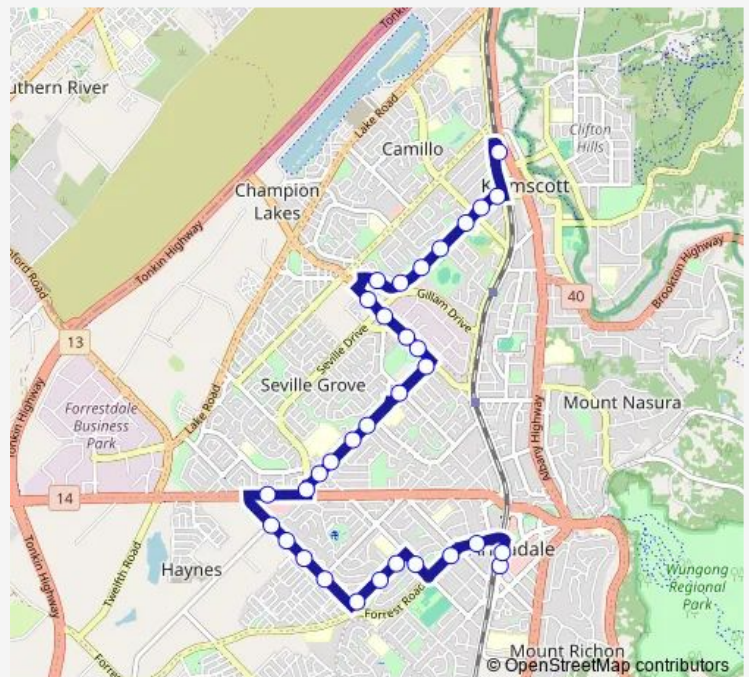

Eighth Rd After Wollaston Av

Route schedule

Kelmscott Stn Stand 2 — Armadale Stn Stand 4

Monday 05:37-18:21

Tuesday 05:37-18:21

Wednesday 05:37-18:21

Thursday 05:37-18:21

Friday 05:37-18:21

Saturday 08:39-17:44

Sunday —

Route info

Direction: Kelmscott Stn Stand 2

Stops: 33

Trip Duration: 0 hour 30 min

Eighth Rd Before Tillinga St

Eighth Rd Before Gynea Ct

Eighth Rd After Gribble Av

Dawson St After Eighth Rd

Dawson St After Egan St

Dawson St Before Grealis St

Seventh Rd After Devereux St

Forrest Rd After Anham St

Forrest Rd After Fifth Rd

Forrest Rd After Dale Rd

Commerce Av After Third Rd

Armadale Stn Stand 4

Direction

Armadale Stn Stand 6 — Kelmscott Stn Stand 5

32 stops

[Open route schedule](#)

Armadale Stn Stand 6

Commerce Av Before Third Rd