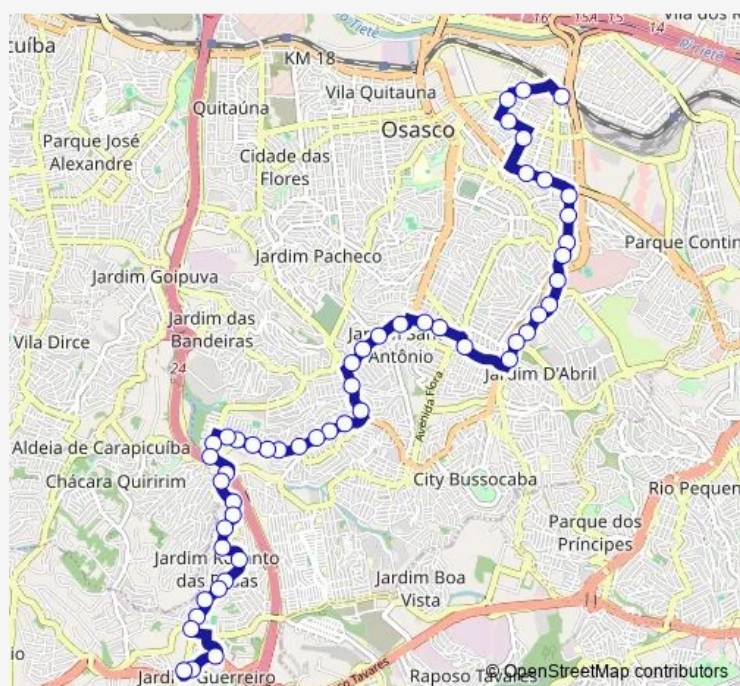

Route schedule

R. Sítio do Ribeirão 20 - Granja Viana Cotia - SP
06709-450 Brasil — Terminal Largo de Osasco Sul

Monday	04:30-22:50
Tuesday	04:30-22:50
Wednesday	04:30-22:50
Thursday	04:30-22:50
Friday	04:30-22:50
Saturday	05:00-22:20
Sunday	06:15-21:40

Route info

Direction: R. Sítio do Ribeirão 20 - Granja Viana Cotia - SP
06709-450 Brasil

Stops: 45

Trip Duration: 0 hour 55 min

Rua Joichi Yamaji 2 - Metalurgicos Osasco - SP 02675-031
Brasil

R. Joichi Yamaji 104 - Metalurgicos Osasco - SP
06150-260 Brasil