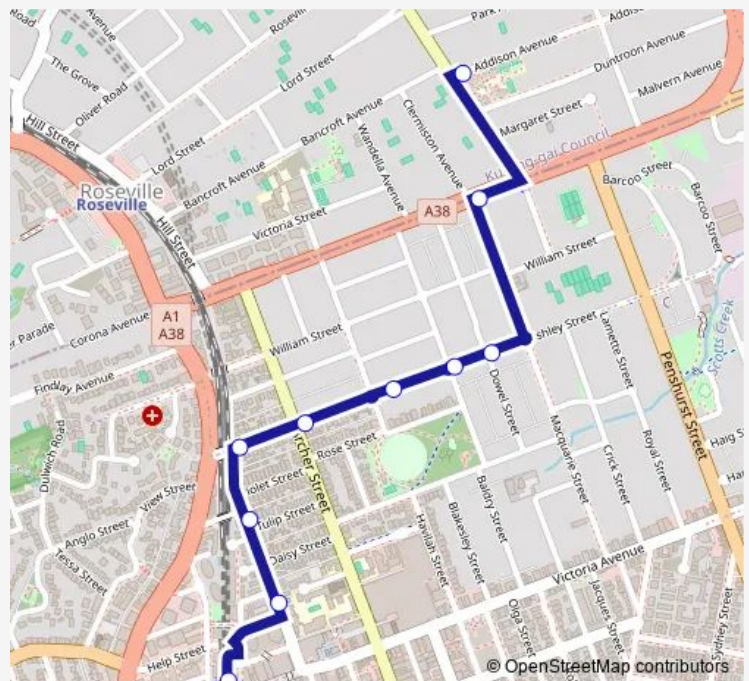

School Bus 244 Roseville PS to Chatswood Station

[Go to website](#)

Direction

Roseville Public School, Addison Av — Chatswood Station, Stand C

10 stops

[Open route schedule](#)

Roseville Public School, Addison Av

Boundary St At Macquarie St

Ashley St At Dowel St

Ashley St At Darling St

Ashley St Before Spearman St

Ashley St At Archer St

Ashley St At Anderson St

Anderson St At Tulip St

Chatswood Presbyterian Church, Anderson St

Chatswood Station, Stand C

Route schedule

Roseville Public School, Addison Av — Chatswood Station, Stand C

Monday	15:15
Tuesday	15:15
Wednesday	15:15
Thursday	15:15
Friday	—
Saturday	—
Sunday	—

Route info

Direction: Roseville Public School, Addison Av

Stops: 10

Trip Duration: 0 hour 15 min

244 School Bus time schedules and route maps are available in an offline PDF at busmaps.com. Use the busmaps.com website to see live bus times, train schedule or subway schedule, and step-by-step directions for all public transit in Sydney