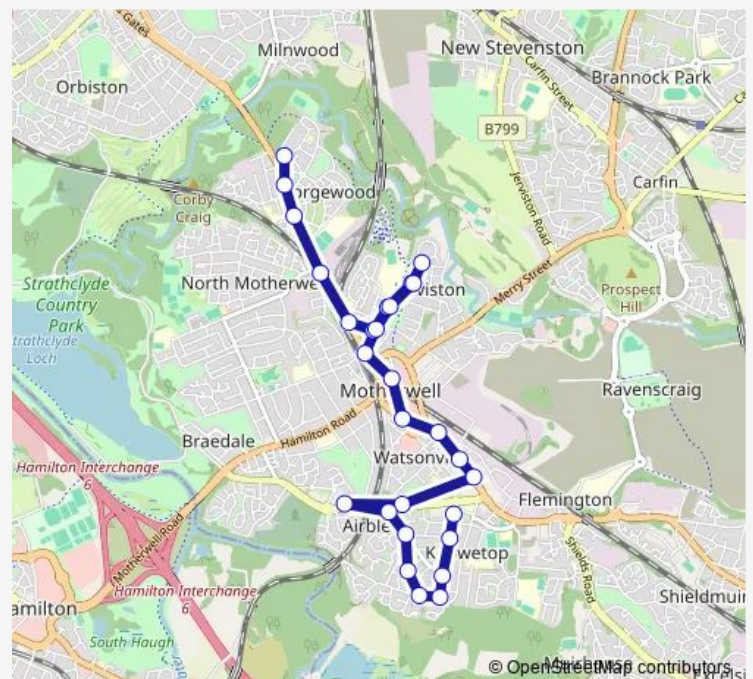

Motherwell Police Station

Airbles Street

Oakfield Drive

Watson Street

Hamilton Road

Motherwell Railway Station

Queen Street

Duke Street

Thursday 08:26-17:26

Friday 08:26-17:26

Saturday 08:26-17:26

Sunday —

Route info

Direction: Findlay Street

Stops: 28

Trip Duration: 0 hour 26 min

Direction

Ashton Gate — Findlay Street

28 stops

[Open route schedule](#)

Ashton Gate

Breadalbane Crescent

Java Street

Newhut Road

Tuesday 07:58-17:58

Wednesday 07:58-17:58

Thursday 07:58-17:58

Friday 07:58-17:58

Saturday 07:58-17:58

Sunday —

Route info

Direction: Ashton Gate