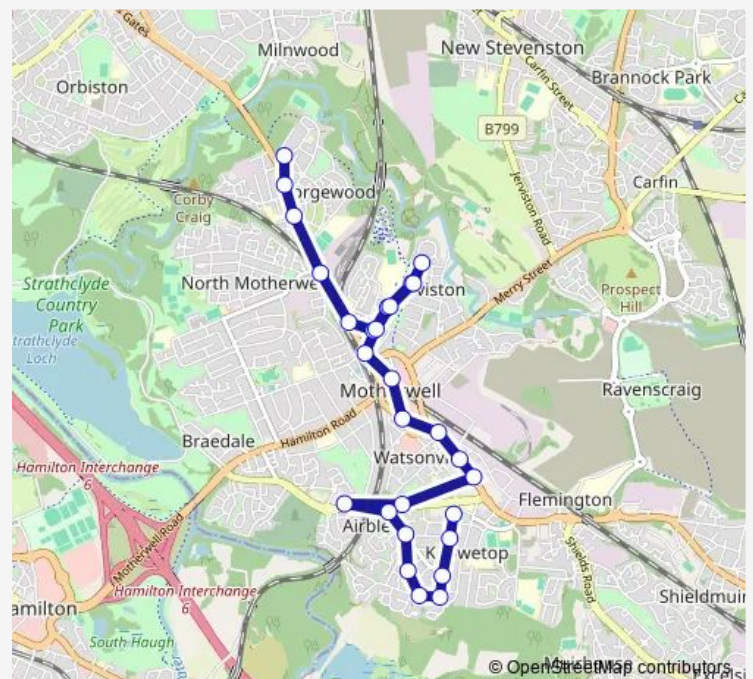

### Direction

Findlay Street — Ashton Gate

28 stops

[Open route schedule](#)

Findlay Street

Catherine Street

Leven Street

Hamilton Drive

Oakfield Drive

Watson Street

Hamilton Road

Motherwell Railway Station

Queen Street

Duke Street

Northfield Street

Milton Street

### Route schedule

Findlay Street — Ashton Gate

Monday 08:26-17:26

Tuesday 08:26-17:26

Wednesday 08:26-17:26

Thursday 08:26-17:26

Friday 08:26-17:26

Saturday 08:26-17:26

### Route info

Direction: Findlay Street

Stops: 28

Trip Duration: 0 hour 26 min

244

Morton Street

Roman Road

St Andrews Church