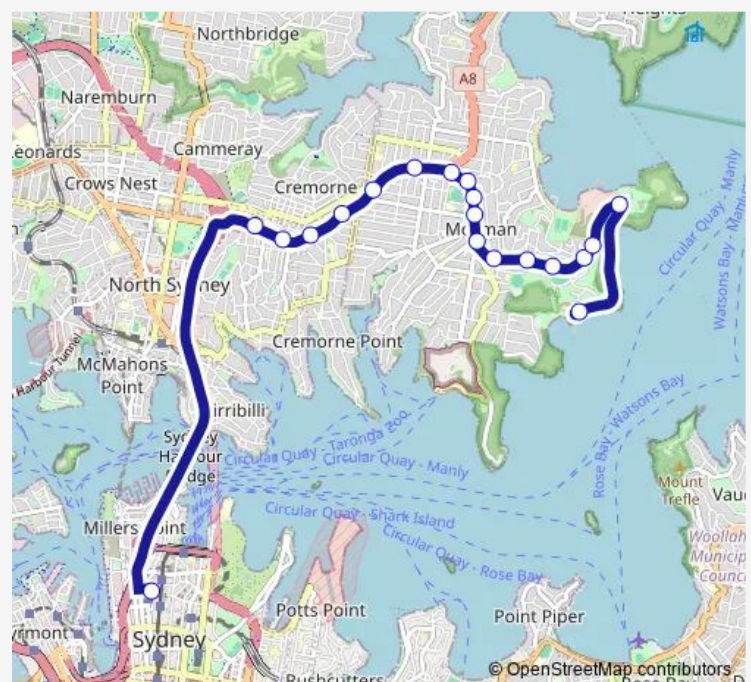

Chowder Bay Rd Opp Sydney Institute Of Marine Science — Wynyard Station, York St, Stand M

Monday 06:20-20:03

Tuesday 06:20-20:03

Wednesday 06:20-20:03

Thursday 06:20-20:03

Friday 06:20-20:03

Saturday 08:16-19:15

Sunday 08:16-19:15

Route info

Direction: Chowder Bay Rd Opp Sydney Institute Of Marine Science

Stops: 22

Trip Duration: 0 hour 30 min

Military Rd After Watson St

Wynyard Station, York St, Stand M

Direction

Wynyard Station, Carrington St, Stand A — Chowder Bay Rd Opp Sydney Institute Of Marine Science

19 stops

[Open route schedule](#)

Wynyard Station, Carrington St, Stand A

Military Rd Opp Watson St

Neutral Bay Junction, Military Rd, Stand E

Thursday 06:16-19:21

Friday 06:16-19:21

Saturday 08:14-19:29

Sunday 08:14-19:29

Route info

Direction: Wynyard Station, Carrington St, Stand A

Stops: 19

Trip Duration: 0 hour 29 min