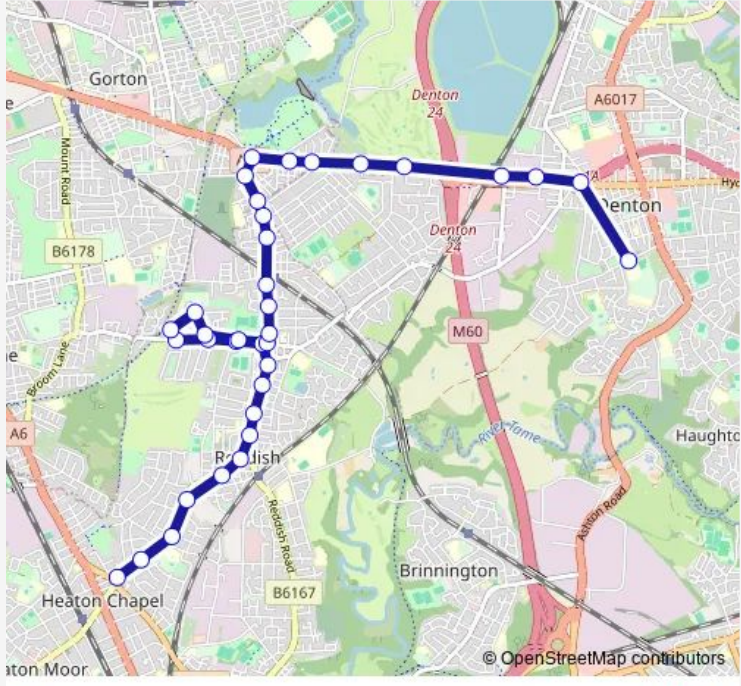

Bus 786 St. Thomas More RC College - Heaton Chapel

[Go to website](#)

Direction
 George & Dragon — St Thomas More RC College
 35 stops
[Open route schedule](#)

- George & Dragon
- Appleton Road
- Broadstone Hall Road
- Broadstone Mill
- Sylvia Grove
- Houldsworth Square
- Higginson Road
- Conservative Club
- Christ Church
- Mill Lane
- Nth Reddish Clinic
- Harrogate Road
- Reddish Vale
- Tennyson Road
- Longford Road West
- Fir Tree School
- Reddish Vale
- Harrogate Road
- Nth Reddish Clinic
- Somers Road
- Spey House

Route schedule
 George & Dragon — St Thomas More RC College

Monday	07:55
Tuesday	07:55
Wednesday	07:55
Thursday	07:55
Friday	07:55
Saturday	—
Sunday	—

Route info
 Direction: George & Dragon
 Stops: 35
 Trip Duration: 0 hour 40 min

Thornley Park

Wilton Grove

Hulme Road

Denton Station

Holland Street

Christ Church

St Thomas More RC College

Direction

Wednesday 14:50

Thursday 14:50

Friday 14:50

Saturday —

Sunday —

Route info

Direction: St Thomas More RC College

Stops: 38