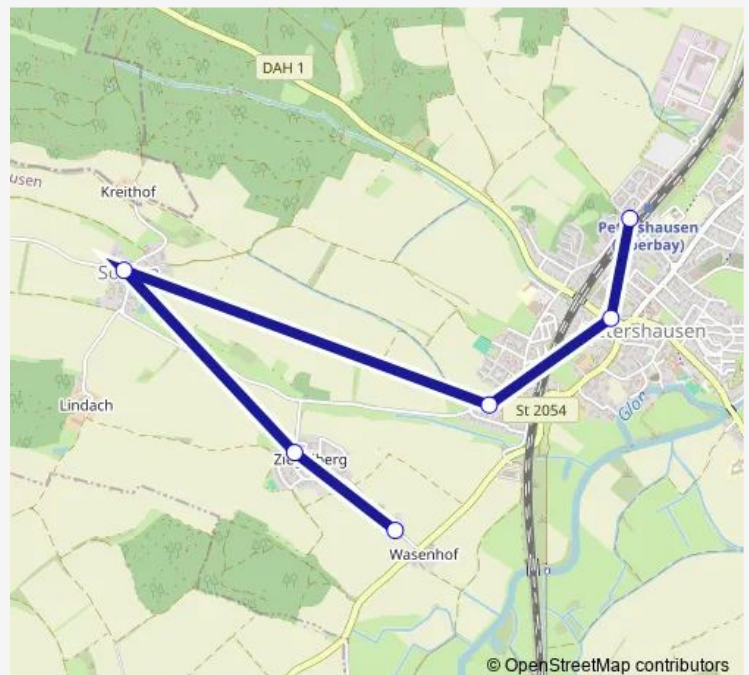

Petershausen, Marbacher Str.

Petershausen, Schule

### Route info

Direction: Pifflitz

Stops: 14

Trip Duration: 0 hour 26 min

## Route info

Direction: Wasenhof, Abzw.

Stops: 6

Trip Duration: 0 hour 10 min

**Direction**

Petershausen (S) West — Wasenhof, Abzw.

6 stops

[Open route schedule](#)

Monday	13:00-14:14
Tuesday	13:00-14:14
Wednesday	13:00-14:14
Thursday	13:00-14:14
Friday	13:00-14:14
Saturday	—
Sunday	—

**Route info**

Direction: Petershausen (S) West

Stops: 6

Trip Duration: 0 hour 11 min