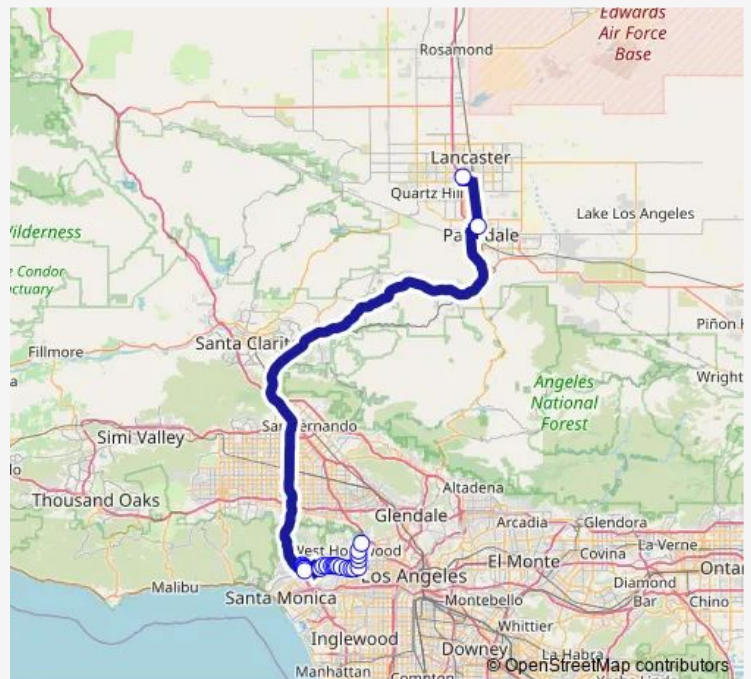

[Go to website](#)

Direction
 West LA VA Medical Center — Owen Memorial Park
 22 stops
[Open route schedule](#)

- West LA VA Medical Center
- Santa Monica & La Brea
- La Brea & Melrose
- La Brea & Beverly
- Wilshire & Cloverdale
- Wilshire & Masselin
- Wilshire & Crescent Heights Blvd.
- Wilshire & La Cienaga
- Wilshire & Robertson
- Wilshire & La Peer
- Wilshire & Doheny
- Wilshire & Rexfor
- Wilshire Blvd & Rodeo Drive
- Santa Monica & Wilshire
- Century Park East & Santa Monica
- Century Park East & Constallation
- Century Park West & Solar Way
- Westwood Blvd & Lindbrook
- Gayley & Landfair Ave.
- Gayley & Strathmore - UCLA
- Palmdale Transportation Center

Route schedule

West LA VA Medical Center — Owen Memorial Park

Monday	16:05
Tuesday	16:05
Wednesday	16:05
Thursday	16:05
Friday	16:05
Saturday	—
Sunday	—

Route info

Direction: West LA VA Medical Center
 Stops: 22
 Trip Duration: 4 hour 3 min

786 — Route 786

Direction

Owen Memorial Park — Highland & Hollywood Blvd.

23 stops

[Open route schedule](#)

Owen Memorial Park

Palmdale Transportation Center

Gayley & Strathmore S

Gayley & Landfair Ave

Le Conte Ave & Westwood

Westwood & Weyburn Ave

Westwood & Lindbrook

Santa Monica Blvd. & Century Park E.

Wilshire & Santa Monica

Wilshire Blvd. & Camden Dr

Wilshire Blvd. & Rexford