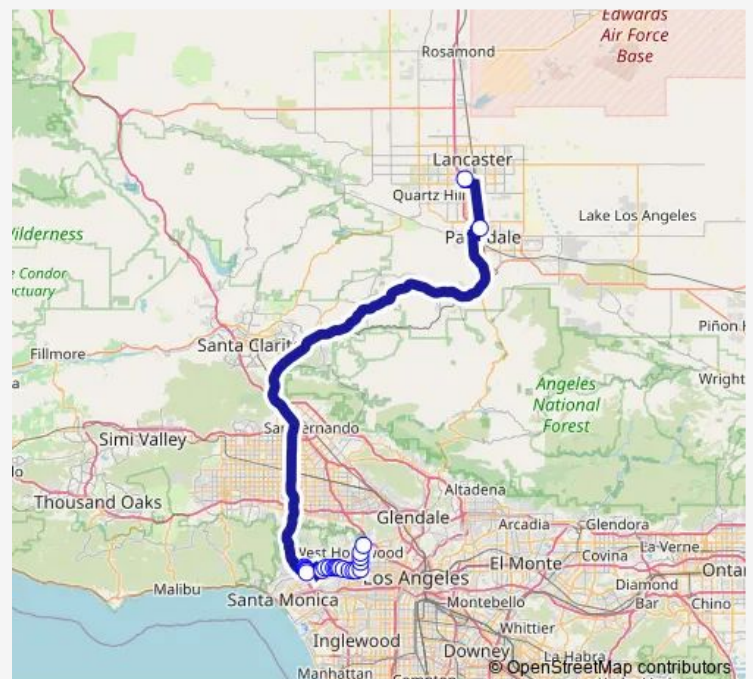

Gayley & Landfair Ave.

Gayley & Strathmore - UCLA

Palmdale Transportation Center

Route schedule

West LA VA Medical Center — Owen Memorial Park

Monday 16:05

Tuesday 16:05

Wednesday 16:05

Thursday 16:05

Friday 16:05

Saturday —

Sunday —

Route info

Direction: West LA VA Medical Center

Stops: 22

Trip Duration: 4 hour 3 min

786 — Route 786

Direction

Owen Memorial Park — Highland & Hollywood Blvd.

23 stops

[Open route schedule](#)

Owen Memorial Park

Palmdale Transportation Center

Gayley & Strathmore S

Gayley & Landfair Ave

Le Conte Ave & Westwood

Westwood & Weyburn Ave

Westwood & Lindbrook

Santa Monica Blvd. & Century Park E.

Wilshire & Santa Monica

Wilshire Blvd. & Camden Dr

Wilshire Blvd. & Rexford