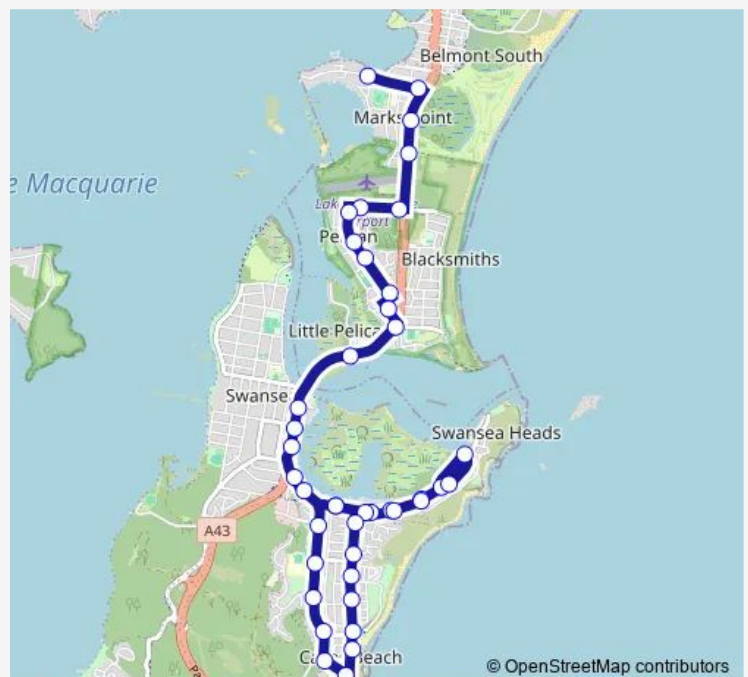

School Bus 786 Marks Point to St Patricks Primary School

[Go to website](#)

**Direction**

Ron Ferry Park, Marks Point Rd — St Patrick's Primary School, Northcote Av

41 stops

[Open route schedule](#)

- Ron Ferry Park, Marks Point Rd
- Marks Point Rd Before Pacific Hwy
- Pacific Hwy Opp Docker St
- Pacific Hwy At Docker St
- Soldiers Rd After Pacific Hwy
- Soldiers Rd At Karog St
- Pirriwal St Opp Pelican Rsl
- Piriwal St At Kullara St
- Piriwal St Before Karoburra St
- Piriwal St Opp Warea St
- Turea St At Mitti St
- Pacific Hwy After Gommera St
- Pacific Hwy Opp Little Pelican Rd
- Bowman St At Peel St
- Bowman St Opp Lake Rd
- Bowman St Opp Swansea Library
- Bowman St Opp Gray St
- Bowman St At Alexander Pl
- St Patrick's Primary School, Northcote Av
- Northcote Av Before Ross St
- Northcote Av Opp Parbury Pl

Route schedule

Ron Ferry Park, Marks Point Rd — St Patrick's Primary School, Northcote Av

Monday	08:24
Tuesday	08:24
Wednesday	08:24
Thursday	08:24
Friday	08:24
Saturday	—
Sunday	—

Route info

Direction: Ron Ferry Park, Marks Point Rd

Stops: 41

Trip Duration: 0 hour 26 min

786 — Marks Point to St Patricks Primary School

Northcote Av Opp Francis St

Northcote Av At Lambton Pde

Lambton Pde At Hamilton St

Northcote Av Before Pacific Dr

Northcote Av Before Francis St

Northcote Av Opp Keith St

Northcote Av At Dolphin Ct

Caves Beach Rd Opp Caldwell St

Caves Beach Rd At Yachtsman Av

Caves Beach Rd At Mawson Cl

Caves Beach Rd Opp Middle St

Caves Beach Rd Opp Park Av

Caves Beach Rd Opp Bligh Av