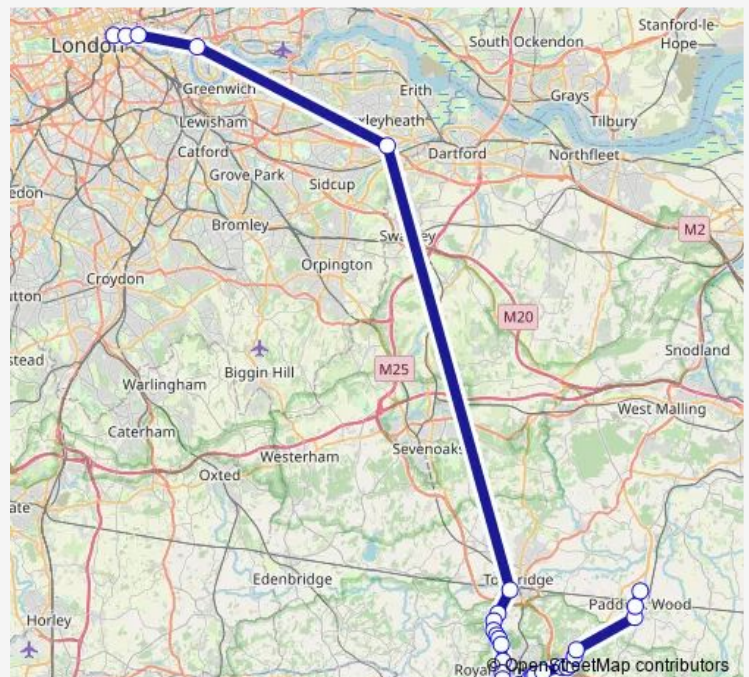

Fenchurch Street Station

West India Avenue

Bexley / Black Prince

Chipstead Corner

Springwell Road

Hangmans Hill

Bidborough Corner

Birchwood Avenue

Broadwater Lane

Summervale Road

Broadwater Down West

Route schedule

Blackfriars Station — Eastlands

Monday 16:35-17:41

Tuesday 16:35-17:41

Wednesday 16:35-17:41

Thursday 16:35-17:41

Friday 16:35-17:41

Saturday —

Sunday —

Route info

Direction: Blackfriars Station

Stops: 45

Trip Duration: 2 hour 11 min

Eastlands

Direction

Eastlands — St George Wharf Pier

57 stops

[Open route schedule](#)

Eastlands

Whites Corner

Mascalls Corner