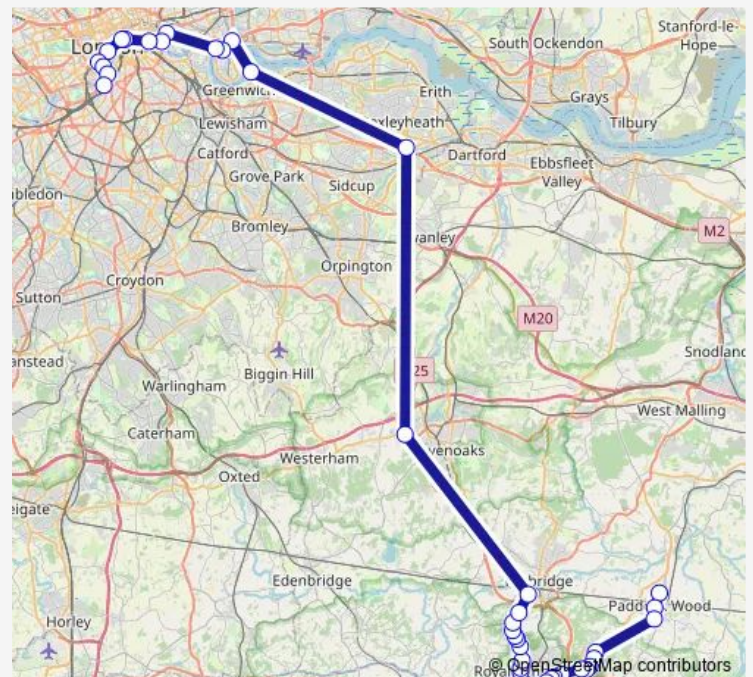

Broadwater Down West

### Route schedule

Blackfriars Station — Eastlands

Monday 16:35-17:41

Tuesday 16:35-17:41

Wednesday 16:35-17:41

Thursday 16:35-17:41

Friday 16:35-17:41

Saturday —

### Route info

Direction: Blackfriars Station

Stops: 45

Trip Duration: 2 hour 11 min

786 — Paddock Wood - London

St Mark's Church

Broad Grove

The Bull

## Route schedule

Eastlands — St George Wharf Pier

Monday 05:20-06:15

Tuesday 05:20-06:15

Wednesday 05:20-06:15

Thursday 05:20-06:15

Friday 05:20-06:15

Saturday —