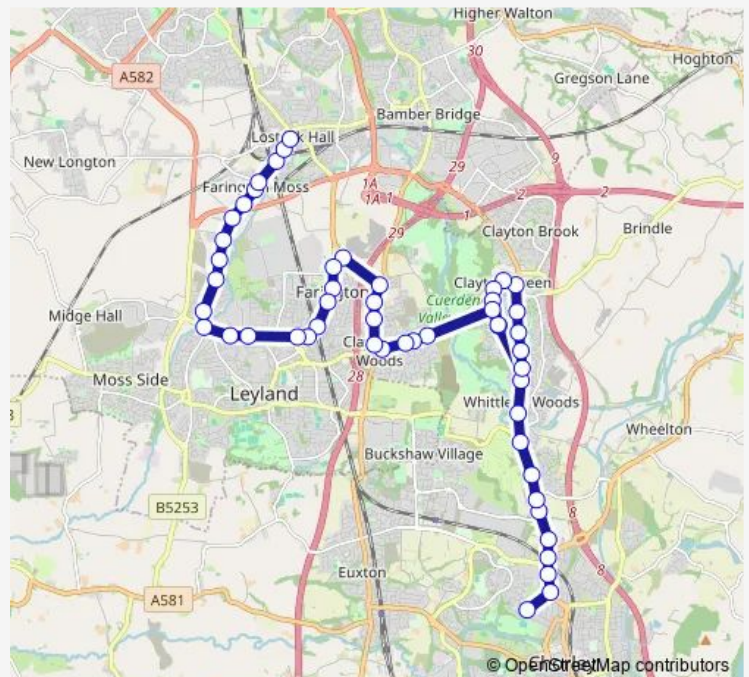

Manor House

Wheatsheaf Inn

Braconash Road

Tomlinson Road

Morrisons

Queens Hotel

The Railway

Mill Street

Lodge Gates

Centurion Way

Lydiat Lane

Route schedule

Berry Street — St Michaels CEHS

Monday 07:47

Tuesday 07:47

Wednesday 07:47

Thursday 07:47

Friday 07:47

Saturday —

Sunday —

Route info

Direction: Berry Street

Stops: 54

Trip Duration: 0 hour 53 min

Route info

Direction: St Michaels CEHS

Stops: 51

Trip Duration: 0 hour 48 min

Kent Drive

Woodsman

Wychwood Grove

Club Equestrian