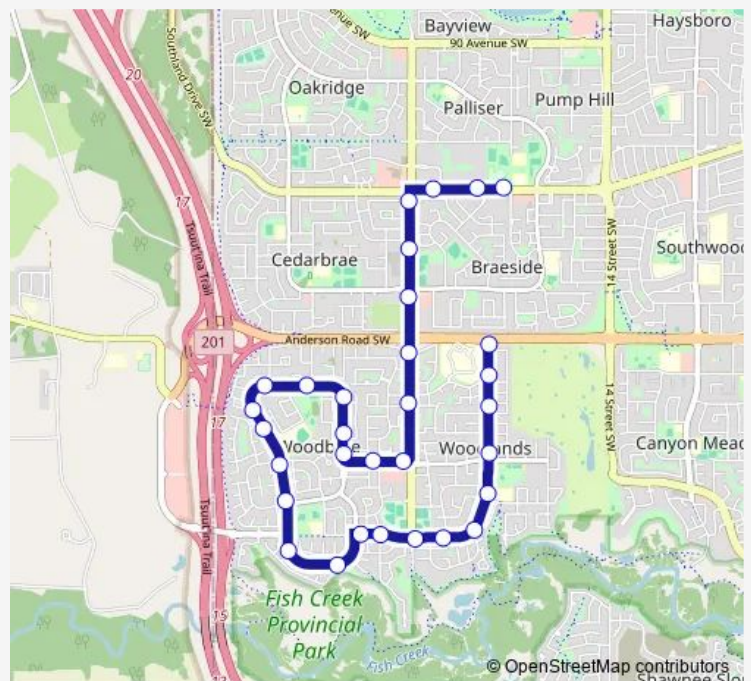

EB Woodbine BV @ Woodglen WY SW

SB Woodbine BV @ Woodmark CR Sw

SB Woodbine BV @ Woodmont RD Sw

EB Woodbine BV @ Woodbine BV SW

EB Woodview DR @ Woodfield DR Sw

Route schedule

SB Woodpark BV @ Anderson RD Sw — Southland Leisure Centre (WB)

Monday 07:40

Tuesday 07:40

Wednesday 07:40

Thursday 07:40

Friday 07:40

Saturday —

Sunday —

Route info

Direction: SB Woodpark BV @ Anderson RD Sw

Stops: 24

Trip Duration: 0 hour 30 min

786 — John Ware / Woodbine

Woodview Station (Nb)

NB 24 ST SW @ Woodpark Av

Southland Leisure Centre (WB)

Direction

Southland Leisure Centre (WB) — NB Woodpark BV @ Anderson RD SW

31 stops

[Open route schedule](#)

Southland Leisure Centre (WB)

WB Southland DR @ Brookpark BV SW

WB Southland DR @ Oakmoor DR Sw

Oakridge Station (Sb)