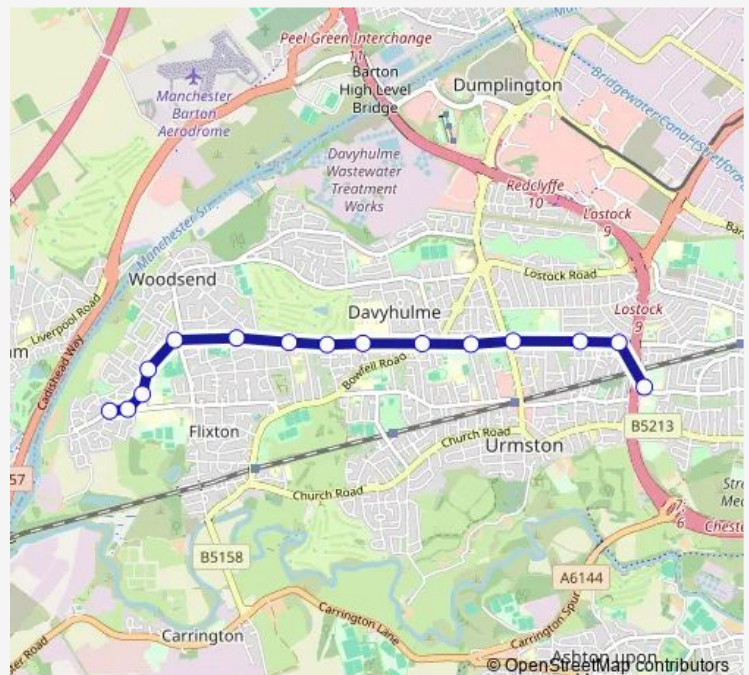

Tuesday 08:19

Wednesday 08:19

Thursday 08:19

Friday 08:19

Saturday —

Sunday —

Route info

Direction: Towns Gate

Stops: 15

Trip Duration: 0 hour 16 min

786 — St. Antony's Catholic College - Flixton

Direction

St Antony's Roman Catholic School — Towns Gate

17 stops

[Open route schedule](#)

St Antony's Roman Catholic School

Route schedule

St Antony's Roman Catholic School — Towns Gate

Monday 15:34

Tuesday 15:34

Wednesday 15:34

Thursday 15:34

Friday 15:34

Saturday —

Sunday —

Route info

Direction: St Antony's Roman Catholic School

Stops: 17

Trip Duration: 0 hour 15 min

786 Bus time schedules and route maps are available in an offline PDF at busmaps.com. Use the busmaps.com website to see live bus times, train schedule or subway schedule, and step-by-step directions for all public transit in Stretford