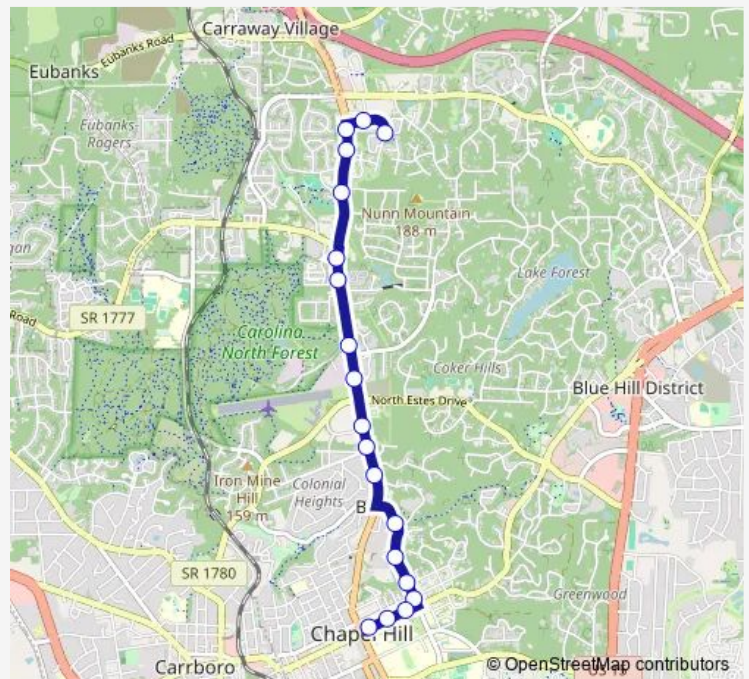

East Franklin Street at Varsity Theatre

Route schedule

Westminster Drive at Traffic Circle — East Franklin Street at Varsity Theatre

Monday	23:15-02:15 ⁺¹
Tuesday	23:15-02:15 ⁺¹
Wednesday	23:15-02:15 ⁺¹
Thursday	23:15-02:15 ⁺¹
Friday	23:15-02:15 ⁺¹
Saturday	23:15-02:15 ⁺¹
Sunday	—

Route info

Direction: Westminster Drive at Traffic Circle

Stops: 19

Trip Duration: 0 hour 15 min

Safe Ride T — Safe Ride T - Franklin Street / Mlk, Jr. Blvd / Timberlyne

Direction

East Franklin Street at Varsity Theatre — Westminster Drive at Traffic Circle

18 stops

[Open route schedule](#)

East Franklin Street at Varsity Theatre

North Columbia Street at Rosemary Street

Martin Luther King Junior Boulevard at North Street

Martin Luther King Junior Boulevard at University Apartments

Westminster Drive at Banks Drive Eastbound

Westminster Drive at Traffic Circle

Route schedule

East Franklin Street at Varsity Theatre — Westminster Drive at Traffic Circle

Monday	23:05-02:05 ⁺¹
Tuesday	23:05-02:05 ⁺¹
Wednesday	23:05-02:05 ⁺¹
Thursday	23:05-02:05 ⁺¹
Friday	23:05-02:05 ⁺¹
Saturday	23:05-02:05 ⁺¹
Sunday	—