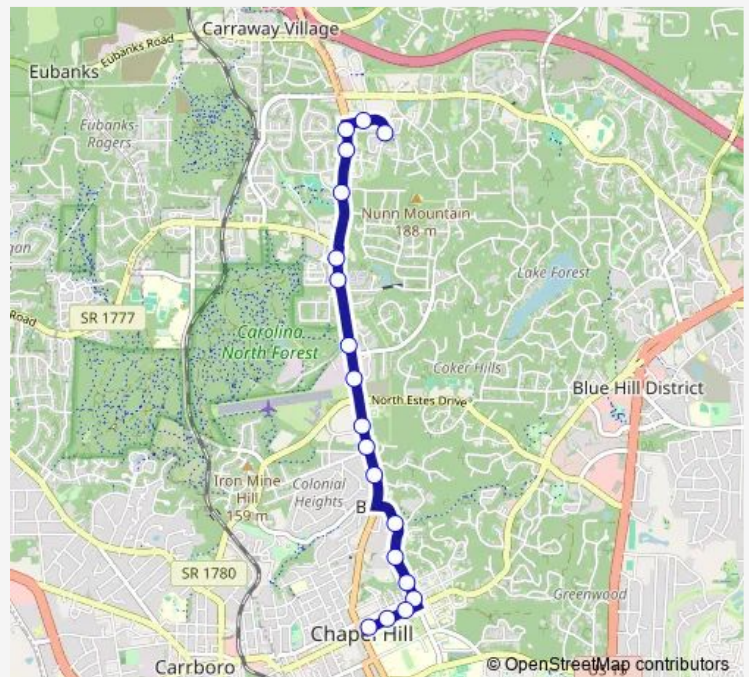

Hillsborough Street at Union Chapel Hill Southbound

Hillsborough Street at North Street

Hillsborough Street at East Rosemary Street

East Franklin Street at Planetarium Westbound

East Franklin Street at Henderson Street

East Franklin Street at Varsity Theatre

Route schedule

Westminster Drive at Traffic Circle — East Franklin Street at Varsity Theatre

Monday	23:15-02:15 ⁺¹
Tuesday	23:15-02:15 ⁺¹
Wednesday	23:15-02:15 ⁺¹
Thursday	23:15-02:15 ⁺¹
Friday	23:15-02:15 ⁺¹
Saturday	23:15-02:15 ⁺¹
Sunday	—

Route info

Direction: Westminster Drive at Traffic Circle

Stops: 19

Trip Duration: 0 hour 15 min

Direction

East Franklin Street at Varsity Theatre — Westminster Drive at Traffic Circle

18 stops

[Open route schedule](#)

Westminster Drive at Traffic Circle

Route schedule

East Franklin Street at Varsity Theatre — Westminster Drive at Traffic Circle

Monday	23:05-02:05 ⁺¹
Tuesday	23:05-02:05 ⁺¹
Wednesday	23:05-02:05 ⁺¹
Thursday	23:05-02:05 ⁺¹
Friday	23:05-02:05 ⁺¹
Saturday	23:05-02:05 ⁺¹
Sunday	—