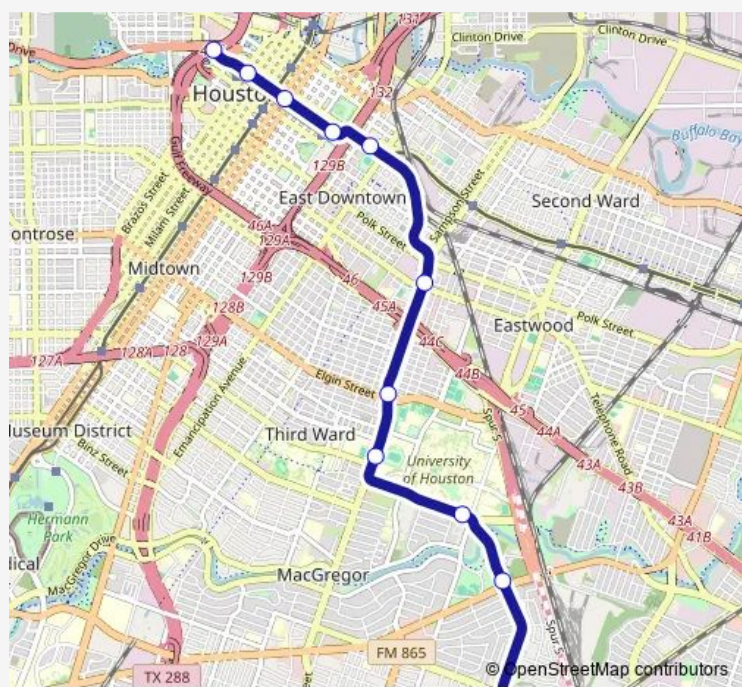

Tram 900 Metrorail Purple Line

[Go to website](#)

Direction
 Dwntwn Line End (No Service) — Altic / Howard Hughes EB
 8 stops
[Open route schedule](#)

- Dwntwn Line End (No Service)
- Theater District Rusk EB
- Central Station Rusk EB
- Convention District Rusk EB
- Eado / Stadium Stn EB
- Coffee Plant / 2Nd Ward EB
- Lockwood / Eastwood EB
- Altic / Howard Hughes EB

Route schedule
 Dwntwn Line End (No Service) — Altic / Howard Hughes EB

Monday	24:34-01:28 ⁺¹
Tuesday	24:34-01:28 ⁺¹
Wednesday	24:34-01:28 ⁺¹
Thursday	24:34-01:28 ⁺¹
Friday	24:34-01:28 ⁺¹
Saturday	24:43-01:37 ⁺¹
Sunday	24:43-01:37 ⁺¹

Route info
 Direction: Dwntwn Line End (No Service)
 Stops: 8
 Trip Duration: 0 hour 19 min

Direction

Dwntwn Line End (No Service) — Palm Center Transit Center SB

11 stops

[Open route schedule](#)

Dwntwn Line End (No Service)

Route info

Direction: Dwntwn Line End (No Service)

Stops: 11

Trip Duration: 0 hour 29 min

Direction

Altic / Howard Hughes WB — Eado Stadium Stn WB

4 stops

[Open route schedule](#)