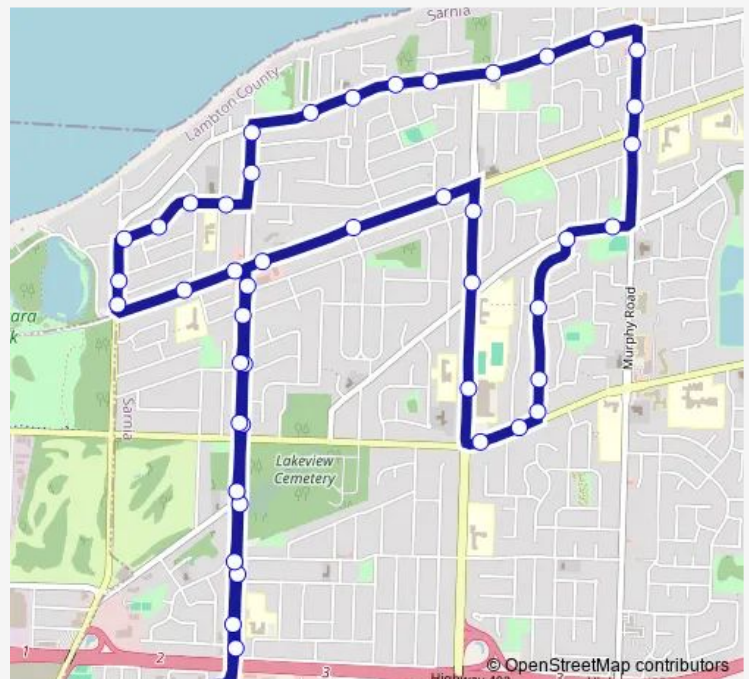

### Direction

Northgate Terminal — Northgate Terminal

43 stops

[Open route schedule](#)

- Northgate Terminal
- Kentucky Fried Chicken
- Guthrie Drive West
- Rosedale Avenue
- Hagle Street
- Westminster
- Bond Street
- Salisbury Street
- Winchester Crescent
- Ashby Crescent
- Cambridge Crescent
- Stafford Place
- Michigan Avenue
- Goodwill
- Rapids Plaza
- Bridlepath Trail
- St Patrick's High School
- Berger Road
- Sumac Lodge Long Term Care
- Blackwell Park
- Michigan Avenue

### Route info

Direction: Northgate Terminal

Stops: 43

Trip Duration: 0 hour 40 min

7 Cathcart

Cambridge Crescent

Alexander Mackenzie High School

Fairwinds Lodge

27 stops

[Open route schedule](#)

Northgate Terminal

Kentucky Fried Chicken

Guthrie Drive West

Rosedale Avenue

Errol Road West

Thomas Drive

## Route info

Direction: Northgate Terminal

Stops: 27

Trip Duration: 0 hour 20 min

West Lambton Health

Northgate Terminal

7 Cathcart Bus time schedules and route maps are available in an offline PDF at [busmaps.com](https://busmaps.com). Use the [busmaps.com](https://busmaps.com) website to see live bus times, train schedule or subway schedule, and step-by-step directions for all public transit in Port Huron