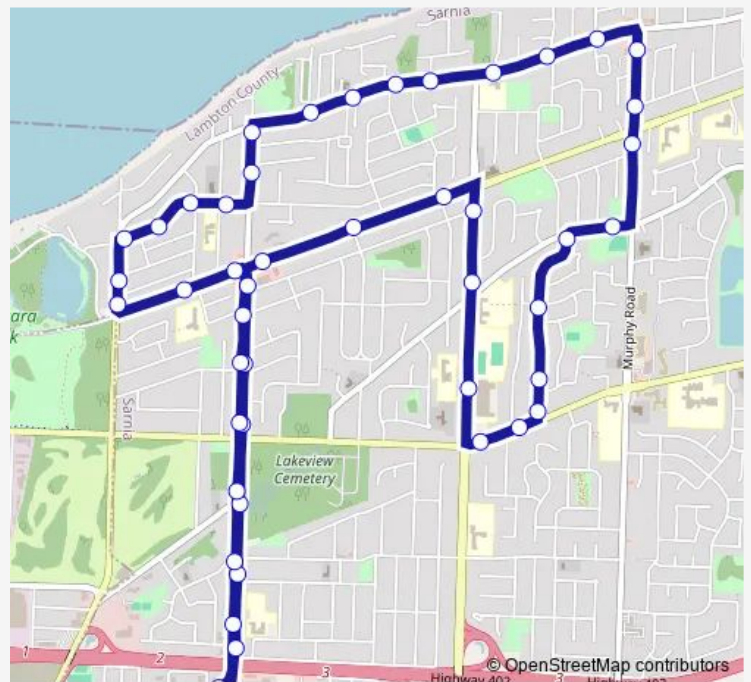

[Go to website](#)

Direction
Northgate Terminal — Northgate Terminal
43 stops
[Open route schedule](#)

- Northgate Terminal
- Kentucky Fried Chicken
- Guthrie Drive West
- Rosedale Avenue
- Hagle Street
- Westminster
- Bond Street
- Salisbury Street
- Winchester Crescent
- Ashby Crescent
- Cambridge Crescent
- Stafford Place
- Michigan Avenue
- Goodwill
- Rapids Plaza
- Bridlepath Trail
- St Patrick's High School
- Berger Road
- Sumac Lodge Long Term Care
- Blackwell Park
- Michigan Avenue

Route schedule
Northgate Terminal — Northgate Terminal

Monday	07:20-20:40
Tuesday	—
Wednesday	—
Thursday	—
Friday	—
Saturday	—
Sunday	—

Route info
Direction: Northgate Terminal
Stops: 43
Trip Duration: 0 hour 40 min

■ 7 Cathcart