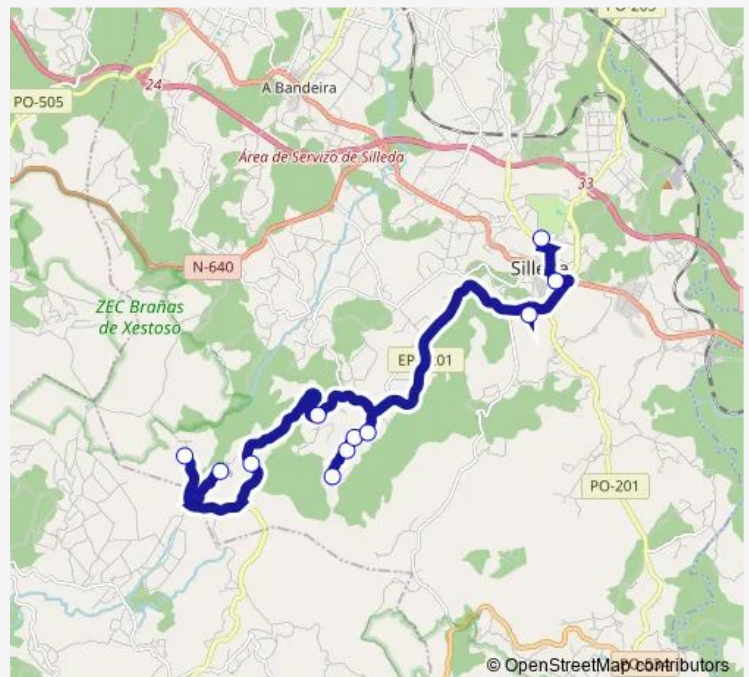

# Bus Xg860030 Ceip de Silleda-Xestoso

[Go to website](#)**Direction**

Xestoso — Ceip de Silleda

11 stops

[Open route schedule](#)

Xestoso

Vilar

Fontefría

**Route schedule**

Xestoso — Ceip de Silleda

Monday 08:10

Tuesday 08:10

Wednesday 08:10

Thursday 08:10

Friday 08:10

Saturday —

Sunday —

**Route info**

Direction: Xestoso

Stops: 11

Trip Duration: 0 hour 40 min

■ Xg860030 — Ceip de Silleda-Xestoso

Xg860030 Bus time schedules and route maps are available in an offline PDF at [busmaps.com](https://busmaps.com). Use the [busmaps.com](https://busmaps.com) website to see live bus times, train schedule or subway schedule, and step-by-step directions for all public transit in Silleda