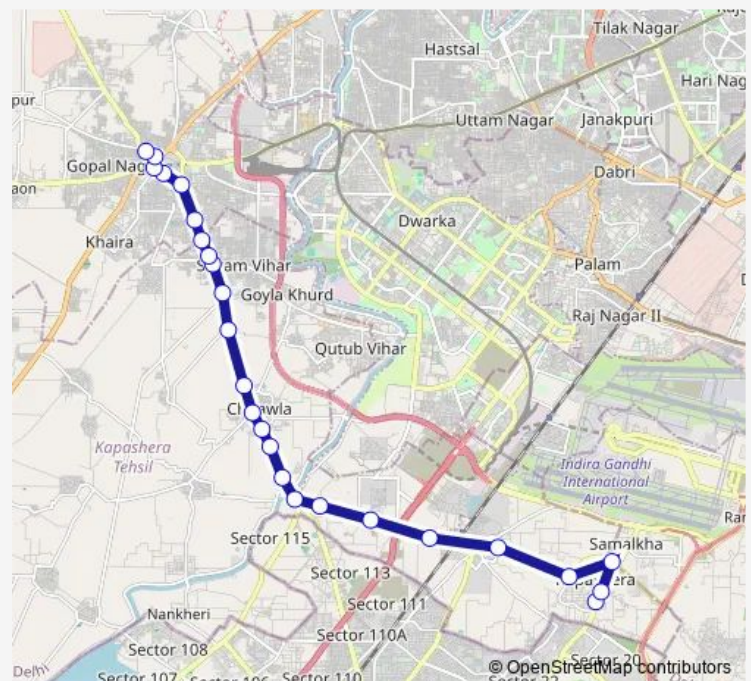

Durga Vihar

BDO Office

Chhawla Stand Najafgarh

Route schedule

Kapashera Border — Najafgarh Terminal

Monday 11:20-22:10

Tuesday 11:20-22:10

Wednesday 11:20-22:10

Thursday 11:20-22:10

Friday 11:20-22:10

Saturday 11:20-22:10

Sunday 11:20-22:10

Route info

Direction: Kapashera Border

Stops: 25

Trip Duration: 1 hour 9 min

539bup

BusMaps

Police Station Najafgarh

Najafgarh Dhansa More

Jharoda Crossing Jharoda Road

Najafgarh Terminal

539bup Bus time schedules and route maps are available in an offline PDF at busmaps.com. Use the busmaps.com website to see live bus times, train schedule or subway schedule, and step-by-step directions for all public transit in Gurugram