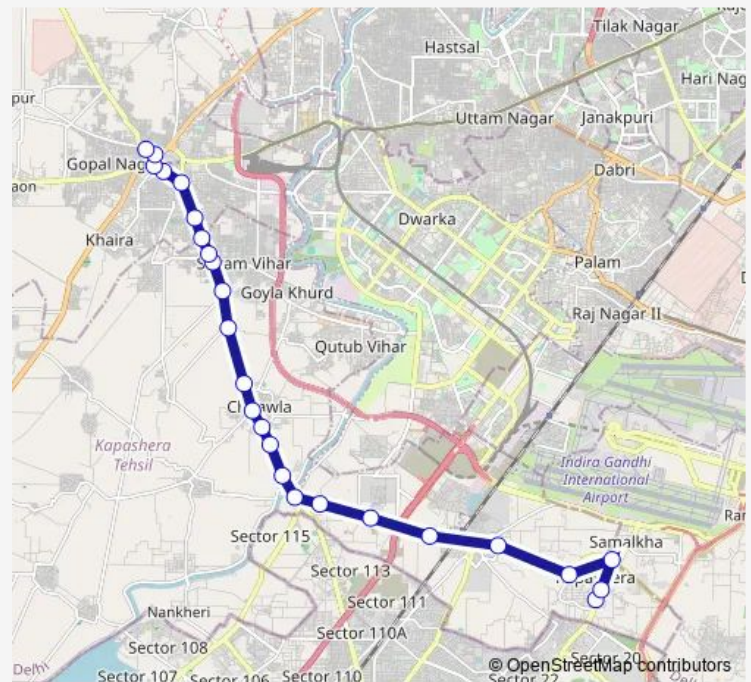

Durga Vihar

BDO Office

Chhawla Stand Najafgarh

Route schedule

Kapashera Border — Najafgarh Terminal

Monday 11:20-22:10

Tuesday 11:20-22:10

Wednesday 11:20-22:10

Thursday 11:20-22:10

Friday 11:20-22:10

Saturday 11:20-22:10

Sunday 11:20-22:10

Route info

Direction: Kapashera Border

Stops: 25

Trip Duration: 1 hour 9 min