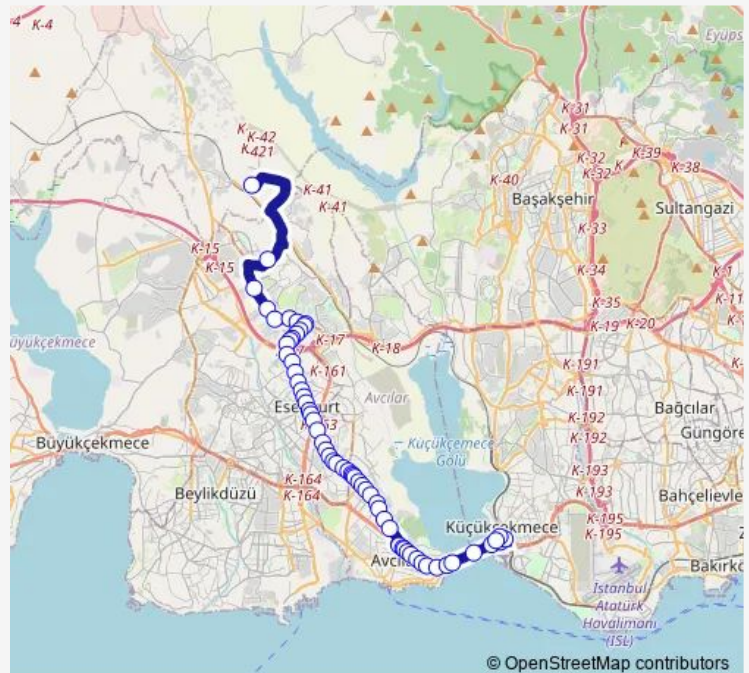

### Route schedule

Deliklikaya — Küçükçekmece Kavşağı

Monday 05:30

Tuesday 05:30

Wednesday 05:30

Thursday 05:30

Friday 05:30

Saturday 05:30

### Route info

Direction: Deliklikaya

Stops: 60

Trip Duration: 1 hour 5 min

■ Avcilar-Deliklikaya — Avcilar - Esenyurt

BusMaps

Esenyurt

Minibüs Durađı