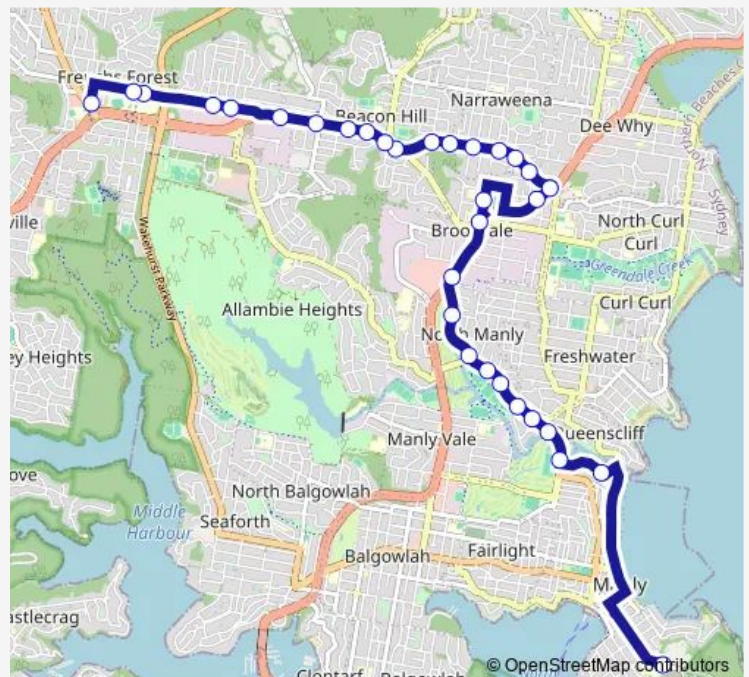

Keirle Park, Pittwater Rd

Mill Park, Pittwater Rd

Pittwater Rd Opp Girard St

Pittwater Rd At Riverview Pde

Pittwater Rd Opp Western Av

Pittwater Rd Opp Wakefield St

Warringah Recreation Centre, Pittwater Rd

Warringah Rd After Pine Av

Warringah Rd Opp Alfred St

Warringah Rd At Consul Rd

Warringah Rd After Northcliffe Av

Warringah Rd Opp Mckillop Rd

Route schedule

St Pauls College, Darley Rd — Rabbett St At Forest Way

Monday 15:33

Tuesday 15:33

Wednesday 15:33

Thursday 15:33

Friday 15:33

Saturday —

Sunday —

Route info

Direction: St Pauls College, Darley Rd

Stops: 32

Trip Duration: 0 hour 40 min

701n — St. Pauls High, Manly to Frenchs Forest

Warringah Rd Before Willandra Rd

Warringah Rd At Willandra Rd

Warringah Rd Opp Cornish Av