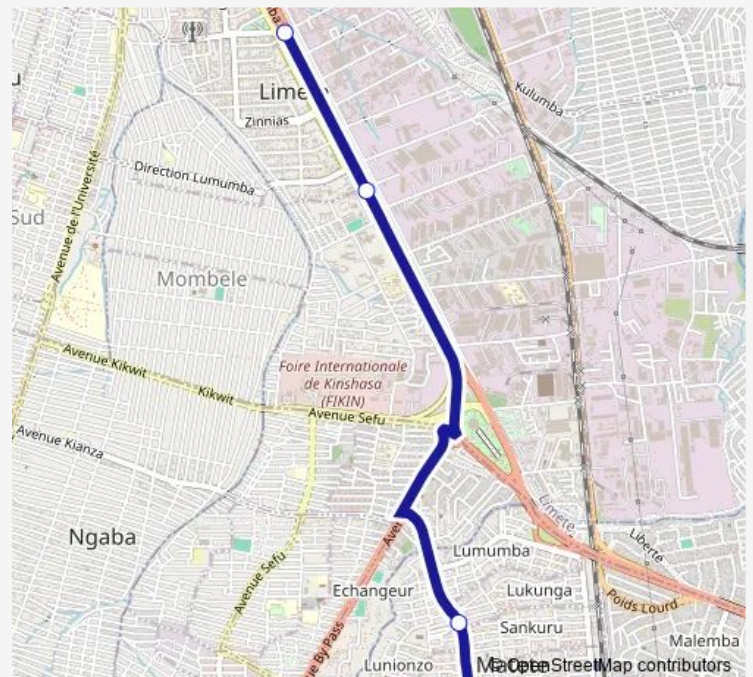

Bus Matete_TO _ Limete 7ieme

[Go to website](#)

Direction

unknown — unknown

2 stops

[Open route schedule](#)

unknown

unknown

Route schedule

unknown — unknown

Monday 06:30

Tuesday 06:30

Wednesday 06:30

Thursday 06:30

Friday 06:30

Saturday —

Sunday —

Route info

Direction: unknown

Stops: 2

Trip Duration: 0 hour 15 min

■ Matete_TO _ Limete 7ieme

Direction

unknown — unknown

4 stops

[Open route schedule](#)

unknown

unknown

unknown

unknown

Route schedule

unknown — unknown