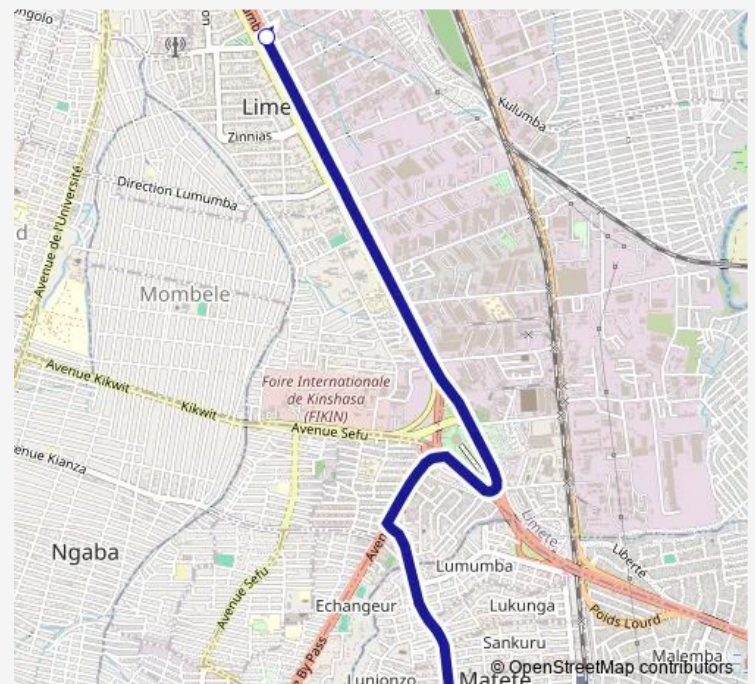

## Bus Matete\_TO \_ Limete 7ieme

[Go to website](#)

### Direction

Inconnu — unknown

4 stops

[Open route schedule](#)

Inconnu

unknown

unknown

unknown

### Route schedule

Inconnu — unknown

Monday 08:48

Tuesday 08:48

Wednesday 08:48

Thursday 08:48

Friday 08:48

Saturday —

### Route info

Direction: Inconnu

Stops: 4

Trip Duration: 0 hour 16 min

■ Matete\_TO \_ Limete 7ieme

**Direction**

Inconnu — unknown

2 stops