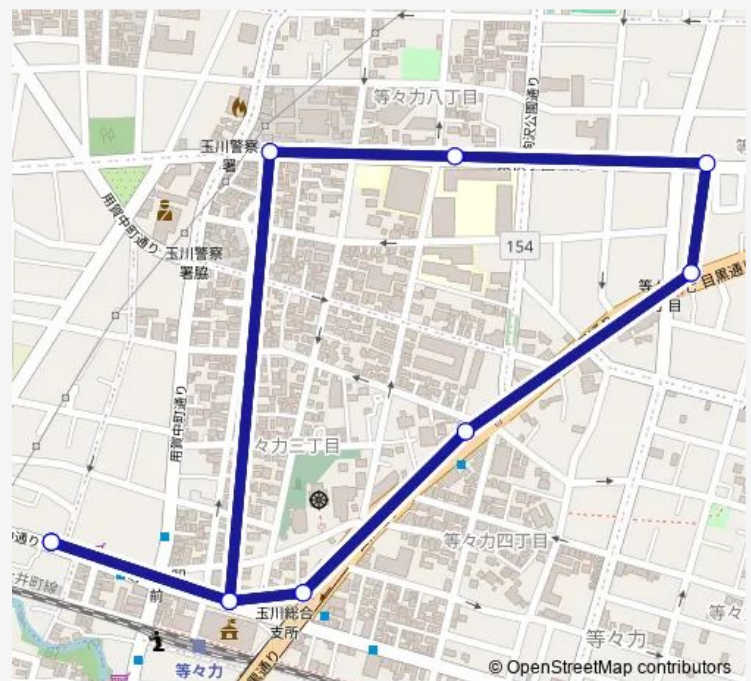

### Direction

等々力操車所 — 等々力操車所

10 stops

[Open route schedule](#)

等々力操車所

等々力

等々力四丁目

玉川神社前

都市大等々力キャンパス東

等々力小学校前

都市大等々力キャンパス前

玉川警察署

等々力

等々力操車所

### Route schedule

等々力操車所 — 等々力操車所

Monday	10:30-16:00
Tuesday	10:30-16:00
Wednesday	10:30-16:00
Thursday	10:30-16:00
Friday	10:30-16:00
Saturday	10:30-16:00
Sunday	10:30-16:00

### Route info

Direction: 等々力操車所

Stops: 10

Trip Duration: 0 hour 18 min

等 2 1 Bus time schedules and route maps are available in an offline PDF at [busmaps.com](https://busmaps.com). Use the [busmaps.com](https://busmaps.com) website to see live bus times, train schedule or subway schedule, and step-by-step directions for all public transit in Tokyo