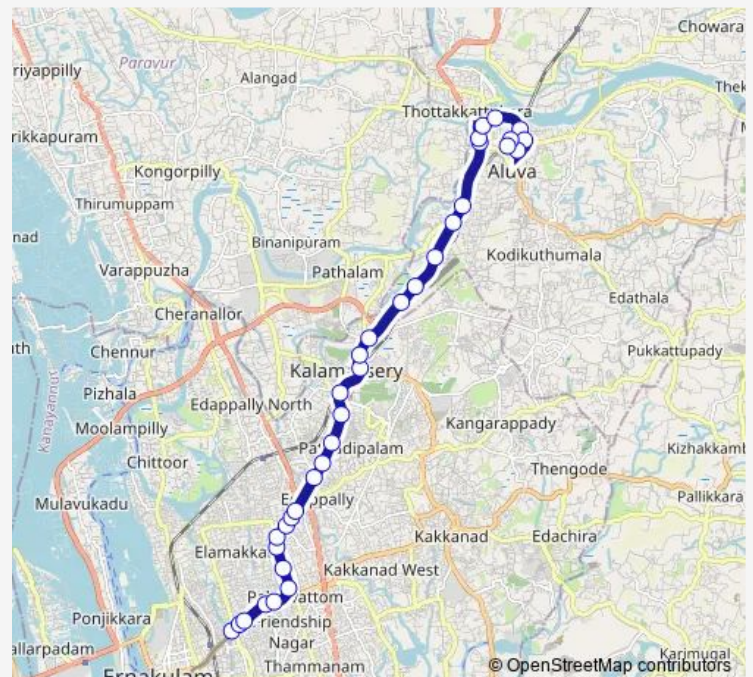

Route info

Direction: Kaloor

Stops: 34

Trip Duration: 0 hour 52 min

Aluva ↔ Kaloor

Muttom

Ambattukavu

Companypady

Aluva Ksrtc Stand — Kaloor

Monday 06:00

Tuesday 06:00

Wednesday 06:00

Thursday 06:00

Friday 06:00

Saturday 06:00

Sunday 06:00

Route info

Direction: Aluva Ksrtc Stand

Stops: 26

Trip Duration: 0 hour 46 min

Bus time schedules and route maps are available in an offline PDF at busmaps.com. Use the busmaps.com website to see live bus times, train schedule or subway schedule, and step-by-step directions for all public transit in Elur