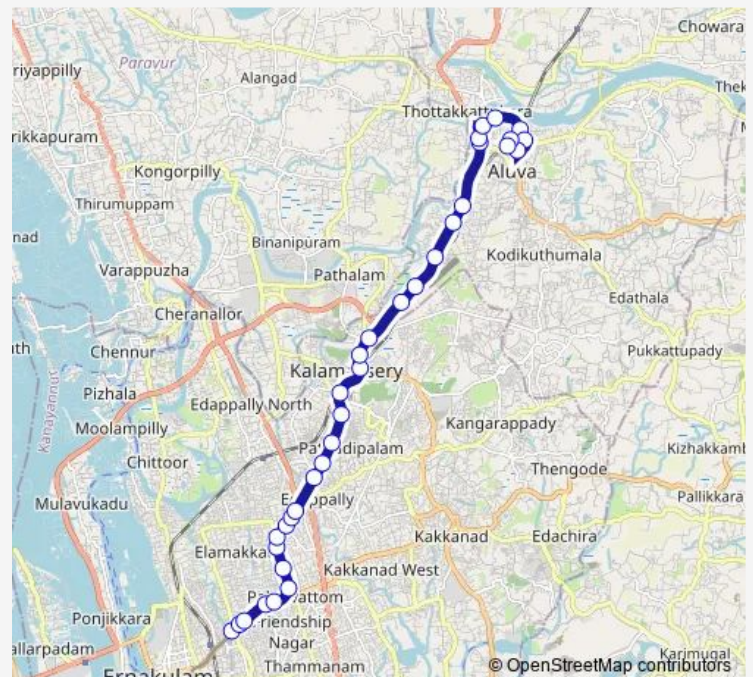

### Route schedule

Kaloor — Aluva Ksrct Stand

Monday	06:00
Tuesday	06:00
Wednesday	06:00
Thursday	06:00
Friday	06:00
Saturday	06:00
Sunday	06:00

### Route info

Direction: Kaloor

Stops: 34

Trip Duration: 0 hour 52 min

Aluva ↔ Kaloor

Muttom

Ambattukavu

Companypady

## Route schedule

Aluva Ksrtc Stand — Kaloor

Monday 06:00

Tuesday 06:00

Wednesday 06:00

Thursday 06:00

Friday 06:00

Saturday 06:00

## Route info

Direction: Aluva Ksrtc Stand

Stops: 26

Trip Duration: 0 hour 46 min

Bus time schedules and route maps are available in an offline PDF at [busmaps.com](https://busmaps.com). Use the [busmaps.com](https://busmaps.com) website to see live bus times, train schedule or subway schedule, and step-by-step directions for all public transit in Elur