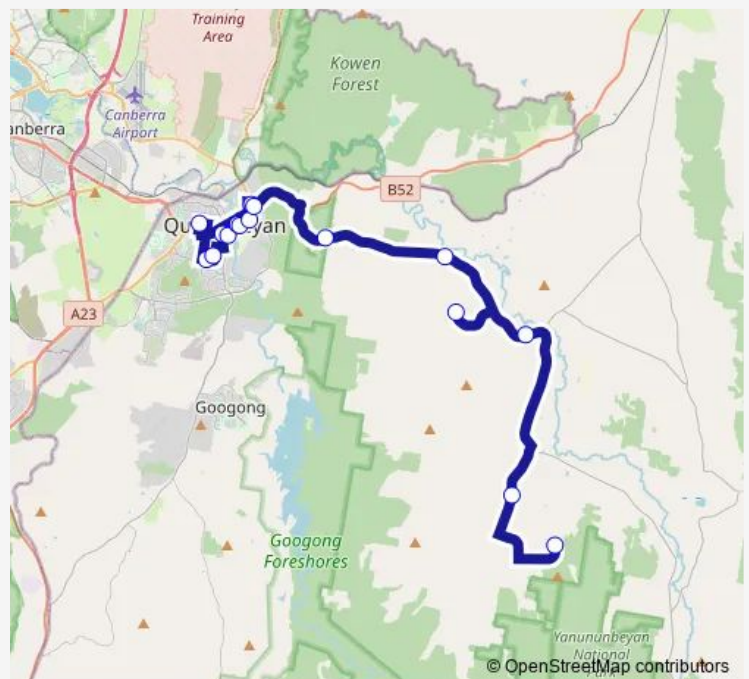

School Bus S268 Queanbeyan to Woolcara Sugarloaf Ridge Rd

[Go to website](#)

Direction

Queanbeyan East Public School, Mulloon St — Sugarloaf Ridge Rd Turnaround

16 stops

[Open route schedule](#)

- Queanbeyan East Public School, Mulloon St
- Karabar High School, Alanbar St
- Queanbeyan South Public School, School Grounds
- Cooma St At Lowe St
- Queanbeyan Public School, Isabella St
- Queanbeyan High School, Agnes Av
- St Gregory's Primary School, Molonglo St
- Mowatt St After Molonglo St
- Mowatt St After Buttle St
- Legacy Village, Bungendore Rd
- Captains Flat Rd Opp Wanna Wanna Rd
- Captains Flat Rd Opp Kearns Pde
- Douglas Cl Turnaround
- Captains Flat Rd Opp Widgiewa Rd
- 231 Woolcara Lane
- Sugarloaf Ridge Rd Turnaround

Route schedule

Queanbeyan East Public School, Mulloon St — Sugarloaf Ridge Rd Turnaround

Monday	15:05
Tuesday	15:05
Wednesday	15:05
Thursday	15:05
Friday	15:05
Saturday	—
Sunday	—

Route info

Direction: Queanbeyan East Public School, Mulloon St

Stops: 16

Trip Duration: 1 hour 26 min

Direction

231 Woolcara Lane — Queanbeyan High School, Agnes Av

14 stops

[Open route schedule](#)

231 Woolcara Lane

Sugarloaf Ridge Rd Turnaround

Route schedule

231 Woolcara Lane — Queanbeyan High School, Agnes Av

Monday 07:50

Tuesday 07:50

Wednesday 07:50

Thursday 07:50

Friday 07:50

Saturday —