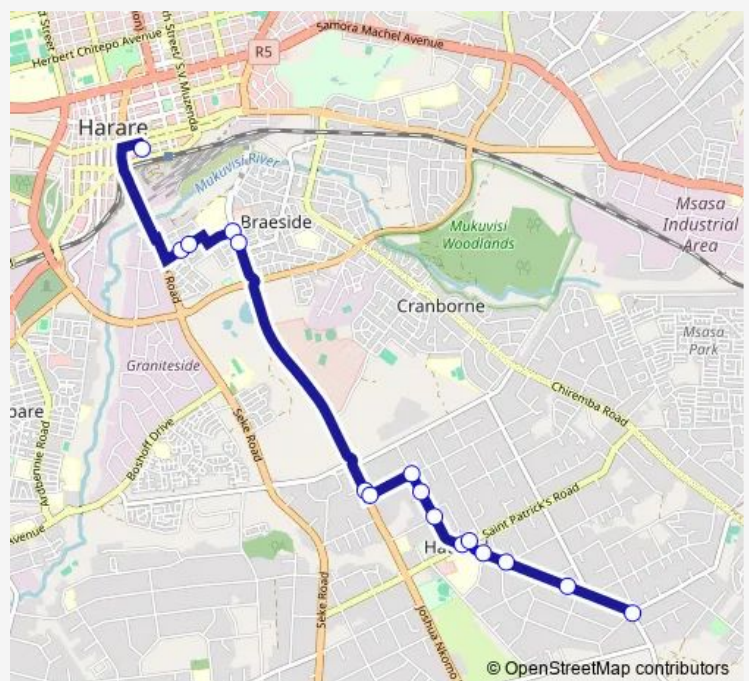

Hatfield Clinic

Corner Kilwinning Road and St Patrick's Road

Hatfield Spar Shop

Corner Glamis Road and Kilwinning Road

Pama Watchtower

Corner Alexandra and Twentydales Road

Route schedule

Charge Office — Corner Alexandra and Twentydales Road

Monday 13:37

Tuesday 13:37

Wednesday 13:37

Thursday 13:37

Friday 13:37

Saturday 13:37

Sunday 13:37

Route info

Direction: Charge Office

Stops: 16

Trip Duration: 0 hour 35 min

Charge Office to Hatfield Kilwinning via Braeside

Communal Taxi Service time schedules and route maps are available in an offline PDF at busmaps.com. Use the busmaps.com website to see live bus times, train schedule or subway schedule, and step-by-step directions for all public transit in Harare