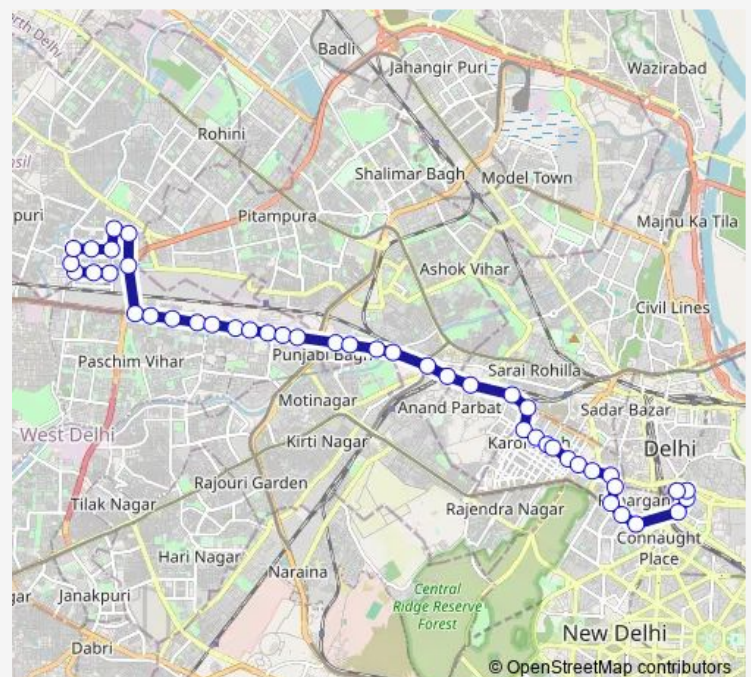

Shivaji Park

Maharaja Agrasen Hospital

Punjabi Bagh Terminal (Rohtak Road)

Route schedule

Q Block Mangolpuri — New Delhi Railway Station Gate 2

Monday 05:20-20:19

Tuesday 05:20-20:19

Wednesday 05:20-20:19

Thursday 05:20-20:19

Friday 05:20-20:19

Saturday 05:20-20:19

Sunday 05:20-20:19

Route info

Direction: Q Block Mangolpuri

Stops: 45

Trip Duration: 1 hour 20 min

■ 989down

BusMaps

Punjabi Bagh West Power House

Ram Pura

Ashok Park

Zakhira Flyover

Daya Basti Flyover

Anand Parbat Industrial Area