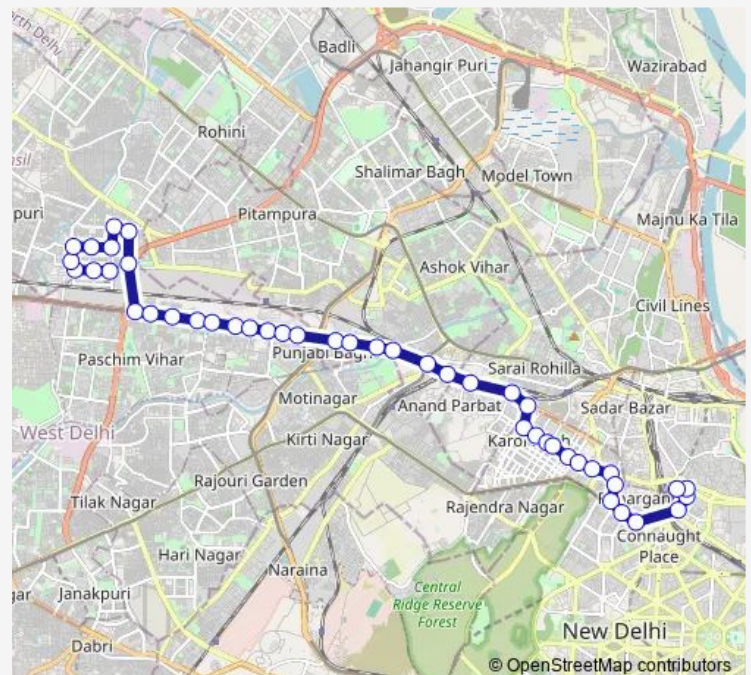

Shivaji Park

Maharaja Agrasen Hospital

Punjabi Bagh Terminal (Rohtak Road)

Route schedule

Q Block Mangolpuri — New Delhi Railway Station Gate 2

Monday 05:20-20:19

Tuesday 05:20-20:19

Wednesday 05:20-20:19

Thursday 05:20-20:19

Friday 05:20-20:19

Saturday 05:20-20:19

Sunday 05:20-20:19

Route info

Direction: Q Block Mangolpuri

Stops: 45

Trip Duration: 1 hour 20 min

■ 989down

BusMaps

Punjabi Bagh West Power House

Ram Pura

Ashok Park

Zakhira Flyover

Daya Basti Flyover

Anand Parbat Industrial Area