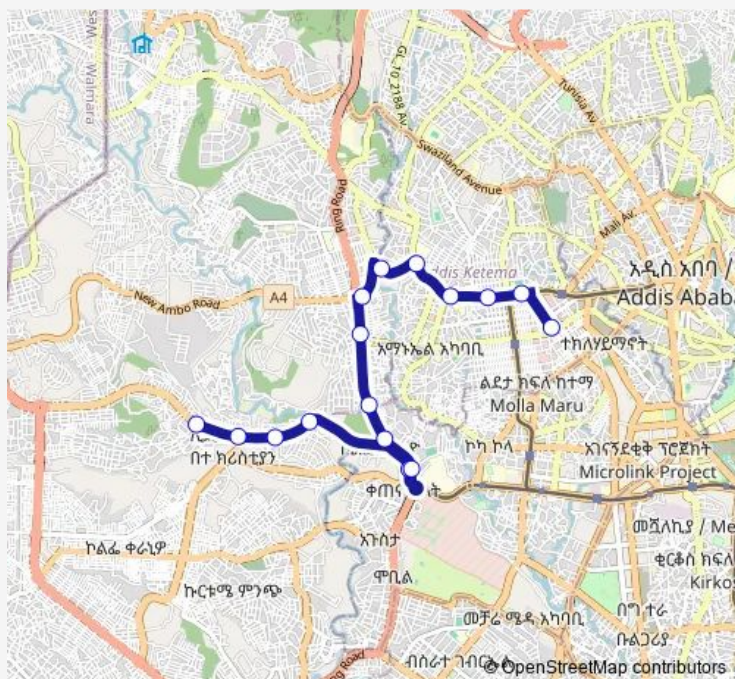

Abysinia Coffee

Mebrathail

Meseret Edget

Kolfe Keranyo

Keranio Bridge

Kokebe

Yeshi Debele

Route schedule

Autobis Tera — Yeshi Debele

Monday	06:00
Tuesday	06:00
Wednesday	06:00
Thursday	06:00
Friday	06:00
Saturday	06:00
Sunday	06:00

Route info

Direction: Autobis Tera

Stops: 11

Trip Duration: 0 hour 46 min

AB018 — Yeshi Debele ↔ Autobis Tera

Direction

Yeshi Debele — Autobis Tera

16 stops

[Open route schedule](#)

Yeshi Debele

Keranio Adebabay

Medhanialem

Keranio Bridge

Wednesday 06:00

Thursday 06:00

Friday 06:00

Saturday 06:00

Sunday 06:00

Route info

Direction: Yeshi Debele

Stops: 16