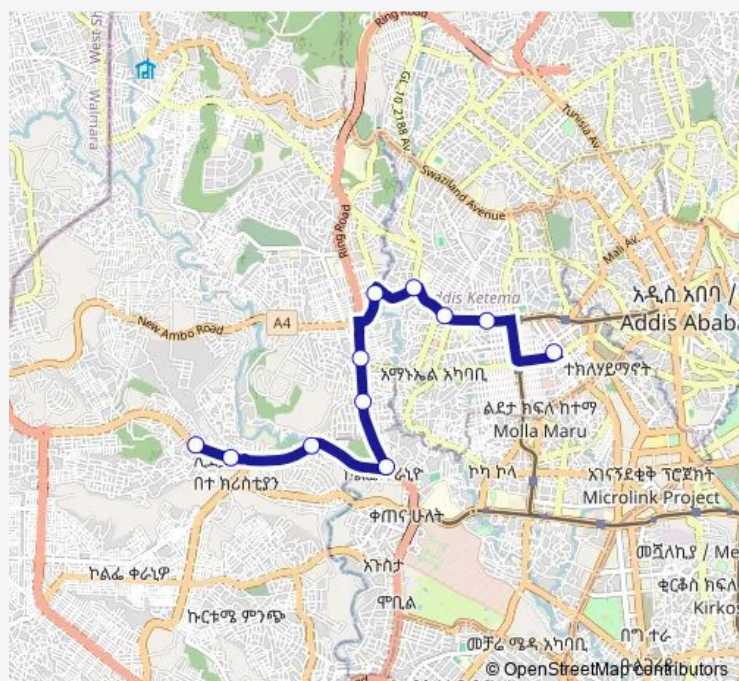

Direction

Yeshi Debele — Autobis Tera

16 stops

[Open route schedule](#)

- Yeshi Debele
- Keranio Adebabay
- Medhanialem
- Keranio Bridge
- Tor Hailoch
- Tor Hailoch
- Kolfe Keranyo
- Holand
- Mebrat Haile
- Degu Hotel
- Kolfe
- Chid Tera
- Mesalemia (Area Police)
- Autobus Tera
- Autobis Tera (3)
- Autobis Tera

Route schedule

Yeshi Debele — Autobis Tera

Monday	06:00
Tuesday	06:00
Wednesday	06:00
Thursday	06:00
Friday	06:00
Saturday	06:00
Sunday	06:00

Route info

Direction: Yeshi Debele

Stops: 16

Trip Duration: 1 hour 20 min

Ab018 — Yeshi Debele ↔ Autobis Tera

Direction

Autobis Tera — Yeshi Debele

11 stops

[Open route schedule](#)

Autobis Tera

Darsema Grocery

Mesalemia

Route schedule

Autobis Tera — Yeshi Debele

Monday	06:00
Tuesday	06:00
Wednesday	06:00
Thursday	06:00
Friday	06:00
Saturday	06:00
Sunday	06:00

Route info

Direction: Autobis Tera

Stops: 11

Trip Duration: 0 hour 46 min