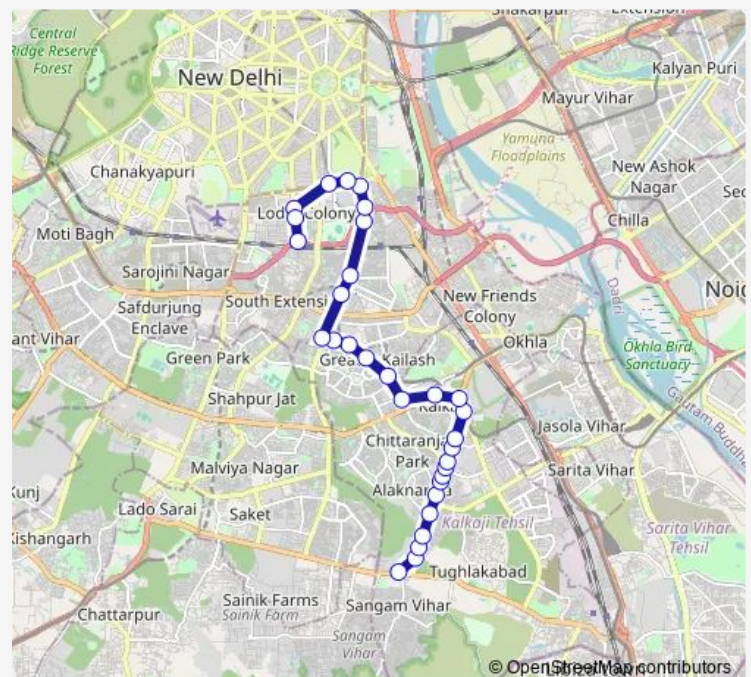

Lady Shri Ram College

Central School (Kv)

Central School

Route schedule

Hamdard Nagar / Sangam Vihar — Kushak Nallah Depot

Monday 04:08-16:05

Tuesday 04:08-16:05

Wednesday 04:08-16:05

Thursday 04:08-16:05

Friday 04:08-16:05

Saturday 04:08-16:05

Sunday 04:08-16:05

Route info

Direction: Hamdard Nagar / Sangam Vihar

Stops: 31

Trip Duration: 0 hour 56 min