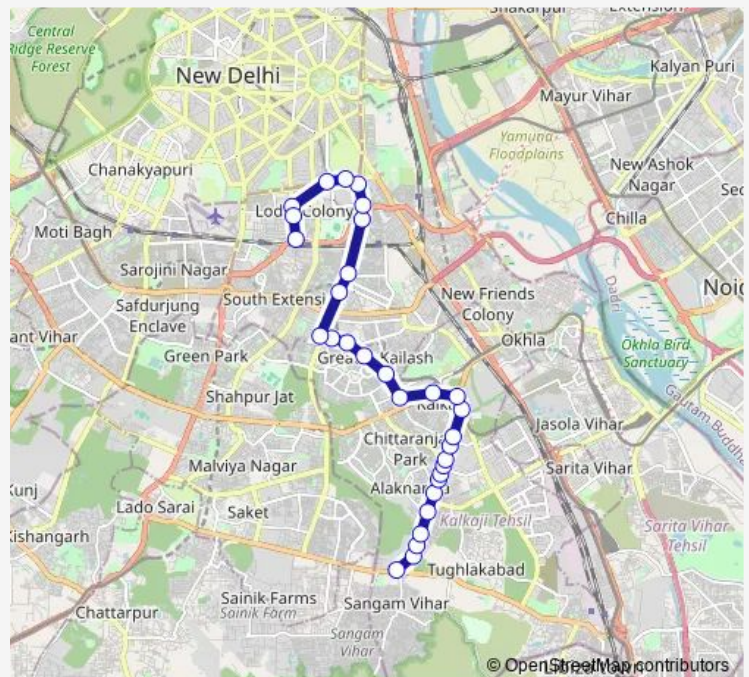

Lady Shri Ram College

Central School (Kv)

Central School

Route schedule

Hamdard Nagar / Sangam Vihar — Kushak Nallah Depot

Monday 04:08-16:05

Tuesday 04:08-16:05

Wednesday 04:08-16:05

Thursday 04:08-16:05

Friday 04:08-16:05

Saturday 04:08-16:05

Sunday 04:08-16:05

Route info

Direction: Hamdard Nagar / Sangam Vihar

Stops: 31

Trip Duration: 0 hour 56 min