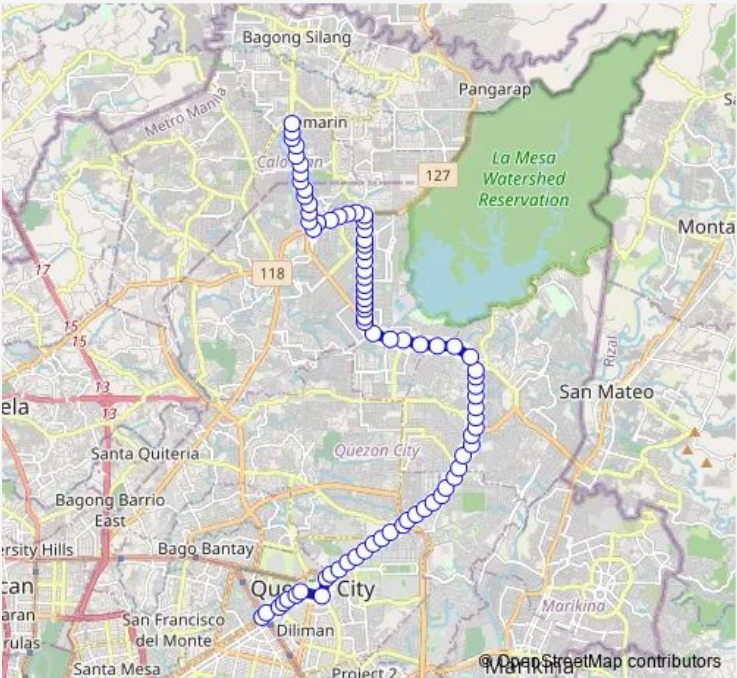

Bus Quirino Hi-way/Zabarte - Almar Subdivision - Panay Ave. via Regalado, Que*

[Go to website](#)

Direction
 Quezon Avenue / Epifanio de los Santos Avenue Intersection, Quezon City — St Claire College of Caloocan, Zabarte Road, Caloocan City

78 stops

[Open route schedule](#)

- Quezon Avenue / Epifanio de los Santos Avenue Intersection, Quezon City
- Quezon Avenue / Sgt. Esguerra Intersection, Quezon City
- Quezon Avenue / BIR Road Intersection, Quezon City
- Childrens Medical Center, Quezon Avenue, Quezon City
- Quezon Avenue, Quezon City
- Quezon Avenue (North Triangle), Quezon City
- Quezon Avenue, Quezon City
- Kalayaan Ave / Elliptical Rd Intersection, Quezon City, Manila
- Elliptical Rd / Commonwealth Avenue Intersection, Quezon City
- Philippine Coconut Authority, Commonwealth Avenue, Quezon City
- Commonwealth Avenue / University Avenue Intersection, Quezon City
- University of The Phillippines - Ayala Land Technohub, Commonwealth Avenue, Quezon City
- University of The Phillippines - Ayala Land Technohub, Commonwealth Avenue, Quezon City
- Commonwealth Avenue, Quezon City
- Social Science Institute, Commonwealth Avenue, Quezon City

Route schedule
 Quezon Avenue / Epifanio de los Santos Avenue Intersection, Quezon City — St Claire College of Caloocan, Zabarte Road, Caloocan City

Monday	00:00
Tuesday	00:00
Wednesday	00:00
Thursday	00:00
Friday	00:00
Saturday	00:00
Sunday	00:00

Route info

Direction: Quezon Avenue / Epifanio de los Santos Avenue Intersection, Quezon City

Stops: 78

Trip Duration: 1 hour 36 min

■ Quirino Hi-way/Zabarte - Almar Subdivision - Panay Ave. via Regalado, Que* **BusMaps**