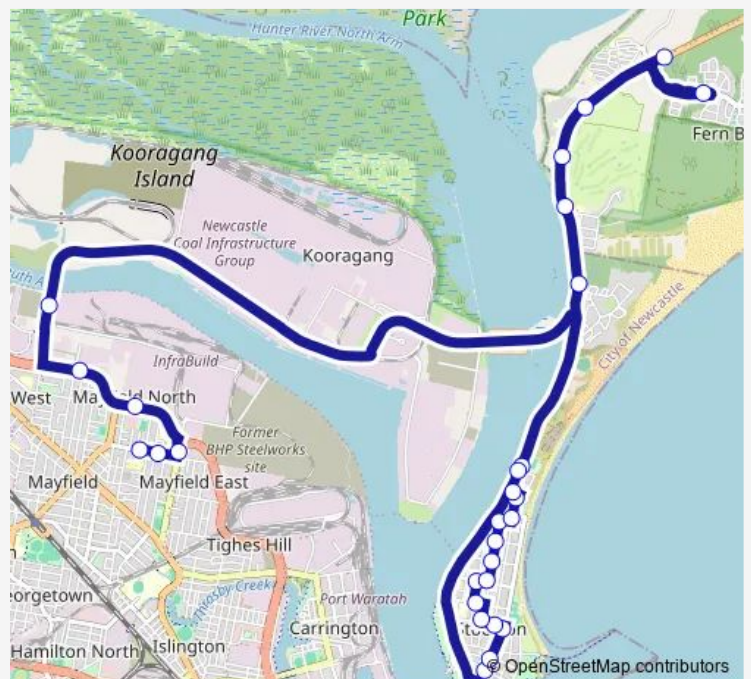

Douglas St At Cardigan St

Douglas St At Flint St

Dunbar St At Flint St

Route schedule

Nelson Bay Rd Before Seaside Bvd — San Clemente High School, Grebert St

Monday 07:40

Tuesday 07:40

Wednesday 07:40

Thursday 07:40

Friday 07:40

Saturday —

Sunday —

Route info

Direction: Nelson Bay Rd Before Seaside Bvd

Stops: 29

Trip Duration: 0 hour 45 min

1421 — Nelson Bay and Vardon Rds to Newcastle Hs

Dunbar St After Booth St

Griffith Av At Fullerton St

Fullerton St Opp Meredith St

Tourle Street Bridge, Tourle St

Industrial Dr After Woodstock St

Industrial Dr Opp Avon St

Mayfield East Public School, Ingall St

Crebert St Before Fawcett St

San Clemente High School, Grebert St

1421 School Bus time schedules and route maps are available in an offline PDF at busmaps.com. Use the busmaps.com website to see live bus times, train schedule or subway schedule, and step-by-step directions for all public transit in Newcastle