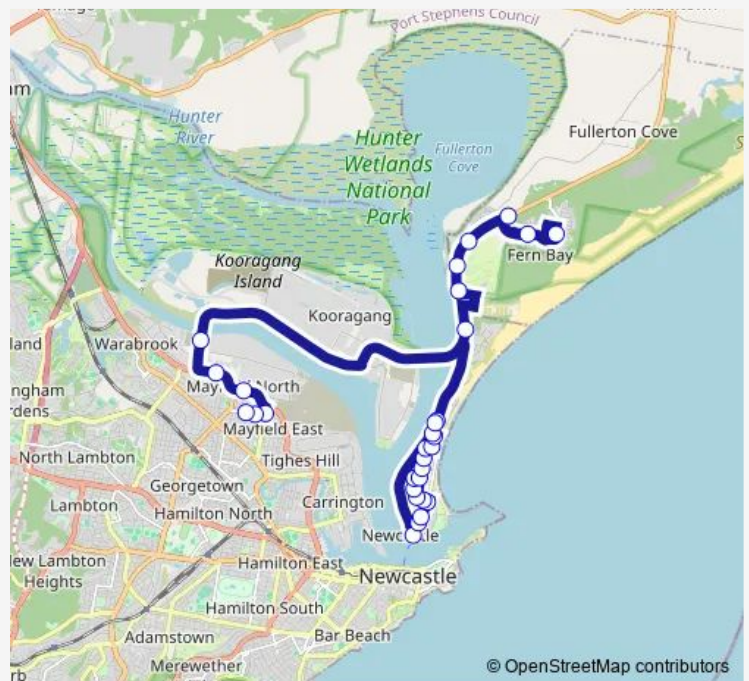

Seaside Bvd Before Ironbark Dr

Banksia Park, Seaside Bvd

Bayway Village, Nelson Bay Rd

Nelson Bay Rd Opp 1073

Nelson Bay Rd Before Vardon Rd

Stockton Cemetery, Nelson Bay Rd

Fullerton St At Meredith St

Stockton Wharf, Mitchell St

Douglas St At Pembroke St

Douglas St At Cardigan St

Douglas St At Flint St

Route schedule

Nelson Bay Rd Before Seaside Bvd — San Clemente High School, Crebert St

Monday	07:40
Tuesday	07:40
Wednesday	07:40
Thursday	07:40
Friday	07:40
Saturday	—
Sunday	—

Route info

Direction: Nelson Bay Rd Before Seaside Bvd

Stops: 30

Trip Duration: 0 hour 45 min

1421 — Nelson Bay and Vardon Rds to Newcastle Hs

Dunbar St At Flint St

Dunbar St After Booth St

Griffith Av At Fullerton St

Fullerton St Opp Meredith St

Tourle Street Bridge, Tourle St

Industrial Dr After Woodstock St

Industrial Dr Opp Avon St

Mayfield East Public School, Ingall St

Crebert St Before Fawcett St

San Clemente High School, Crebert St