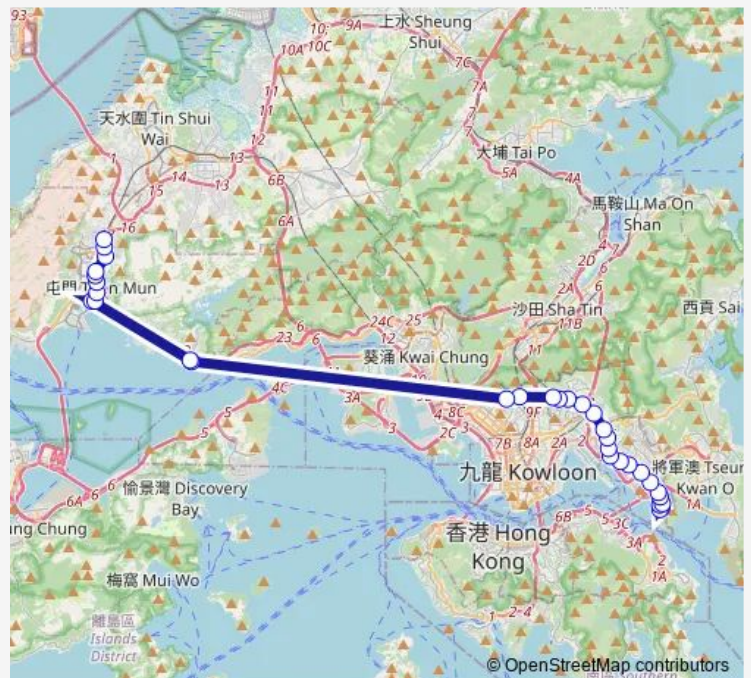

[Ctb] Lower Ngau TAU KOK Estate, Kwun Tong Road[[Kmb] Lower Ngau TAU KOK Estate

[Kmb+Ctb] Kowloon BAY Station/
Kowloon BAY Station, Kwun Tong Road[[Kmb] Kowloon BAY Station

[Kmb] KAI TAI Court

Route schedule

[Ctb] YAU Tong Centre, YAN Wing Street[[Kmb] LEI YUE MUN Estate BUS Terminus — [Kmb] SIU Hong Station (South)][[Lrtfeeder] MTR SIU Hong Station (South)][[Lwb] SIU Hong Station (South)]

Monday	05:45-23:30
Tuesday	05:45-23:30
Wednesday	05:45-23:30
Thursday	05:45-23:30
Friday	05:45-23:30
Saturday	05:45-23:30
Sunday	05:45-23:00

Route info

Direction: [Ctb] YAU Tong Centre, YAN Wing Street[[Kmb] LEI YUE MUN Estate BUS Terminus

Stops: 32

Trip Duration: 1 hour 14 min

[Ctb] TAN Fung House Choi Hung Estate, Lung Cheung Road[[Kmb+Ctb] Ngau CHI WAN BBI - TAN Fung House/
 TAN Fung House Choi Hung Estate, Lung Cheung Road[[Kmb] Ngau CHI WAN BBI - TAN Fung House